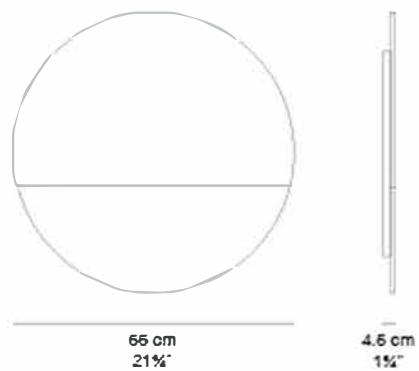

Made in:

Italy

Orizon Blacksea features refined materials and elegant looks that remind of a deep sea before or after a storm. Water ripples and foam are accurately rendered by the stone's natural appearance, enhanced by a meticulously designed three-dimensional relief.

Carefully selected black natural marble shaped and hand polished by local craftsmen in Vicenza, Italy is paired with a round colored mirror in bronze or gray finish.