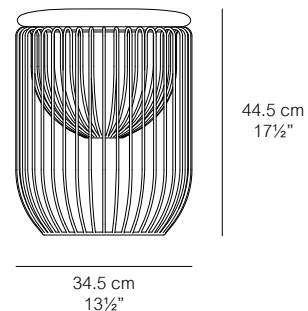

Made in:

Italy

Nido in it's soft version comes with a powder coated steel frame in Aztec Gold with matching upholstered pillow.

Nido is both a stool and a home for all the little things that matter. The elegant steel rod frame creates a basket for storing small items. The solid or soft seat is interchangeable, and comes in subtle color tones and fabrics. Manufactured in Italy.