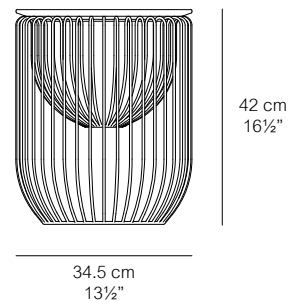

Made in:

Italy

Nido is both a stool and a home for all the little things that matter. The elegant steel rod frame creates a basket for storing small items. The solid or soft seat is interchangeable, and comes in subtle color tones and fabrics.

Nido comes with a powder coated steel frame in different colors with matching hard seat top. Manufactured in Italy.