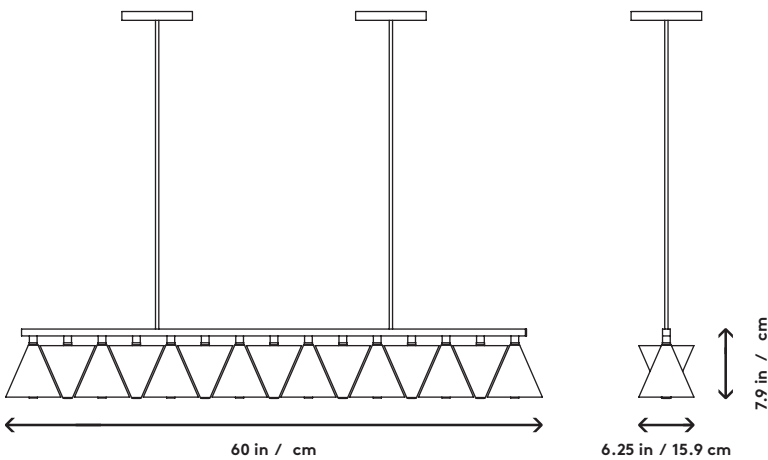

Legato Linear
Luca Nichetto, 2018

Product Type	Pendant
Materials	Aluminum, brass, acrylic
Dimensions	L 60" x W 6.25" x H 7.9" L 152.4 cm x W 15.9 cm x H 20 cm
Finishes	● Textured Graphite
Weight	28 lbs 12.7 kgs
Shipping	L 63" x W 11" x H 11" L 160 cm x W 28 cm x H 28 cm
Shipping Weight	35 lbs 15.9 kgs
Lead Time	12-16 weeks
Light Source	Integrated LED 2700K color temperature 8700 lumens 54 watts
LED Driver	VZM060W-24 120-277VAC input voltage
Dimming	0-10V
Canopy	Dia 8" x H 1" Dia 20.3 cm x H 2.5 cm
Drop Length	36" / 91.4 cm drops provided Custom drops are made per order and cannot be adjusted on site. Drops longer than 36" will incur an additional fee.

UPON ORDERING THIS FIXTURE
Specify the required drop length