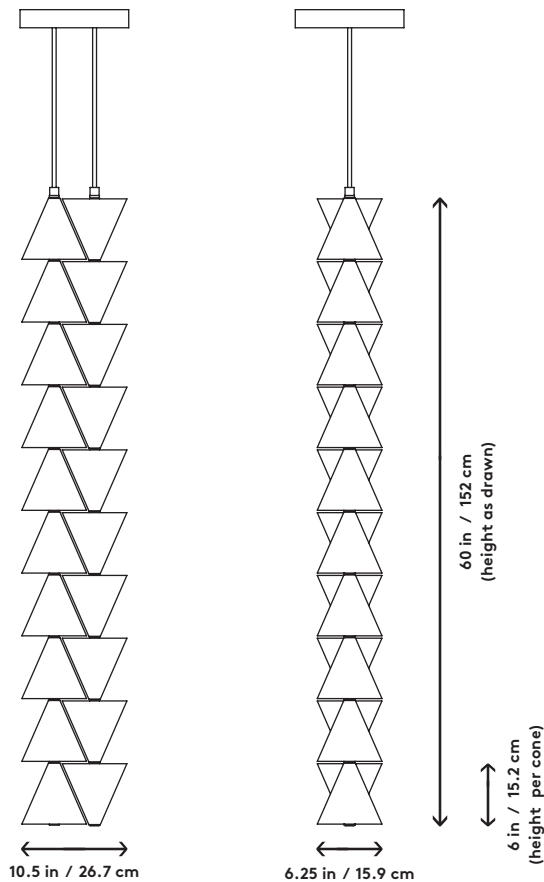

Legato Double Strings

Luca Nichetto, 2018

Product Type	Pendant
Materials	Aluminum, brass, acrylic
Dimensions	<i>Height dependent upon configuration</i> Standard configuration: 20 cones L 10.5" x W 6.25" x H 60" (std config) L 26.7cm x W 15.9cm x H 152cm (std config) L 10.5" x W 6.25" x H 6" (per cone) L 26.7cm x W 15.9 cm x H 15.2 cm (per cone)
Finishes	● Textured Graphite
Weight	<i>Dependent upon configuration</i> 34 lbs/15.4 kgs (std config) 1.7 lbs/0.8 kgs (per cone)
Shipping	<i>Dependent upon configuration</i> L 26" x W 26" x H 26" (std config) L 66m x W 66cm x H 66cm (std config)
Shipping Weight	<i>Dependent upon configuration</i> 50 lbs/22.7 kgs (std configuration) 2.5 lbs/1.1kgs (per cone)
Lead Time	12-16 weeks
Light Source	Integrated LED 2700K 11,600 lumen/72 watts (std config) 580 lumen/3.6 watts (per cone)
LED Driver	<i>Dependent upon configuration</i> 2-16 cones: VZM060W-24 16-24 cones: VZM100W-24 25-36 cones: PWM-200-24 36 cones maximum 120-277VAC input voltage
Dimming	0-10V
Canopy	Dia 10.5" x H 1.75" Dia 26.7 cm x H 4.4 cm
Drop Length	36" / 91.4 cm drop provided Custom drops are made per order and cannot be adjusted on site. Drops longer than 36" will incur an additional fee.
Certification	UL Listing available upon request and will incur an additional fee.

UPON ORDERING THIS FIXTURE

Specify the required drop length and number of cones.