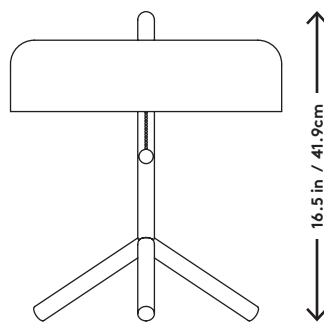

F/K/A
Jonah Takagi, 2013

Product Type	Table Lamp
Materials	Aluminum, Steel, Acrylic, Fabric Cord
Dimensions	Dia 14.3" x H 16.5" Dia 36.3cm x H 41.9cm
Finishes	<ul style="list-style-type: none"> ● Purple Red Shade ● Light Grey Base ● Ivory Cord ● White Shade ● Cream Base ● Shrimp Cord ● Mint Shade ● Opal Green Base ● Asphalt Grey Cord
Weight	8lbs 4kgs
Shipping	Carton L 17" x W 17" x H 17" L 43.2cm x W 43.2cm x H 43.2cm
Shipping Weight	10lbs 4.5kgs
Lead Time	4-6 weeks
Light Source	3 A19 LED Bulbs 2700k 2400lm 27W 120V / 220V input
Switch	On/Off pull switch

UPON ORDERING THIS FIXTURE
Specify the destination country.