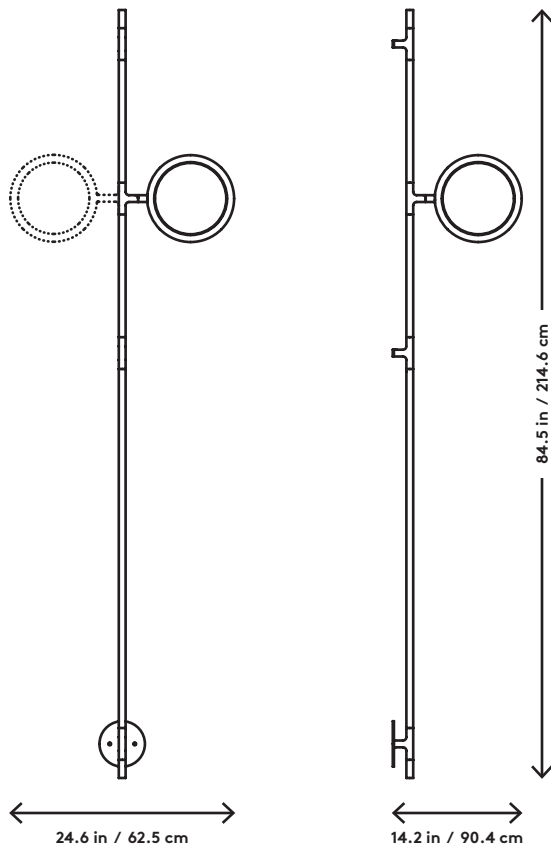

Discus Wall Climber 1

Jamie Gray, 2016

<b>Product Type</b>	Scence
<b>Materials</b>	Brass, Aluminum, Glass
<b>Dimensions</b>	L 14.2" x W 9.5" x H 84.5" L 36cm x W 24.1cm x H 214.6cm
<b>Finishes</b>	● Satin Brass ● Satin Blackened Brass
<b>Weight</b>	10lbs 5kgs
<b>Shipping</b>	Crated L 87.5" x W 18" x H 6" L 222.3cm x W 45.7cm x H 15.2cm
<b>Shipping Weight</b>	100lbs 45.4kgs
<b>Lead Time</b>	8-10 weeks
<b>Light Source</b>	3528 LEDs 2700k or 3000k 420.4lm 13.5W 120V / 220V input
<b>LED Driver</b>	ESS030W-0350-32
<b>Dimming</b>	120V: Triac, 0-10V, ELV 220V: 0-10V Inline dimmer switch (optional)
<b>Certification</b>	Hardwired version: UL, CE

**UPON ORDERING THIS FIXTURE**

Specify the required drop length, LED color temperature and if the driver will be installed locally or remotely.