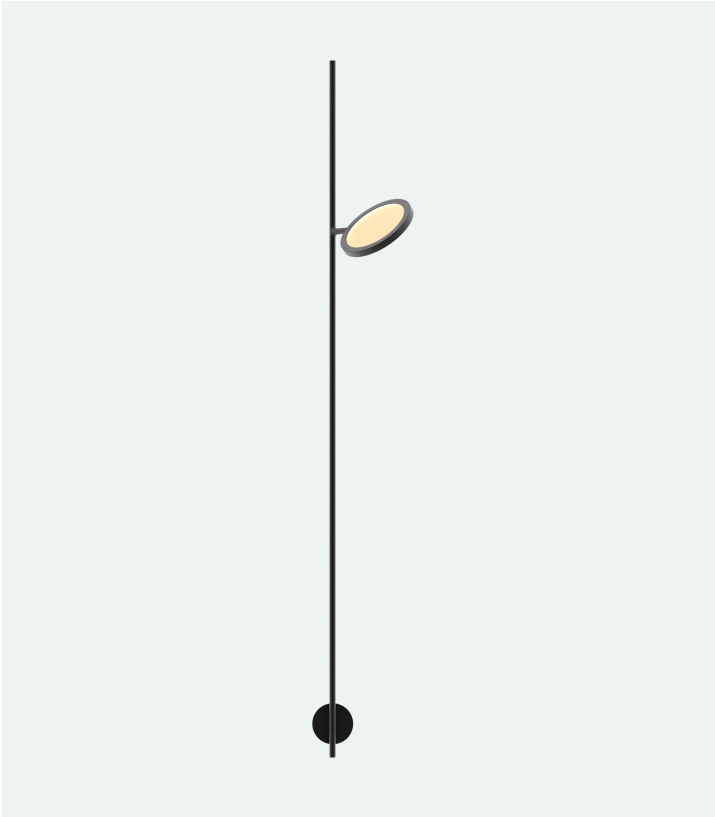

Discus Wall Climber 1

Jamie Gray, 2016

<b>Product Type</b>	Scence
<b>Materials</b>	Brass, Aluminum, Glass
<b>Dimensions</b>	L 14.2" x W 9.5" x H 84.5" L 36cm x W 24.1cm x H 214.6cm
<b>Finishes</b>	● Satin Brass ● Satin Blackened Brass
<b>Weight</b>	10lbs 5kgs
<b>Shipping</b>	Crated L 87.5" x W 18" x H 6" L 222.3cm x W 45.7cm x H 15.2cm
<b>Shipping Weight</b>	100lbs 45.4kgs
<b>Lead Time</b>	8-10 weeks
<b>Light Source</b>	3528 LEDs 2700k or 3000k 420.4lm 13.5W 120V / 220V input
<b>LED Driver</b>	ESS030W-0350-32
<b>Dimming</b>	120V: Triac, 0-10V, ELV 220V: 0-10V Inline dimmer switch (optional)
<b>Certification</b>	Hardwired version: UL, CE

**UPON ORDERING THIS FIXTURE**

Specify the required drop length, LED color temperature and if the driver will be installed locally or remotely.