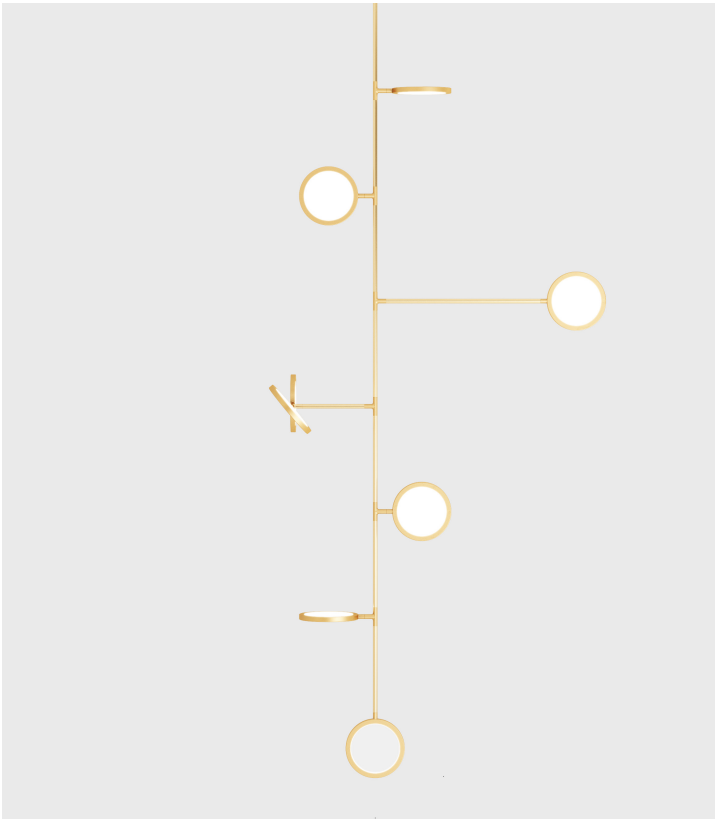

Discus Vine 8

Jamie Gray, 2016

Product Type	Pendant
Materials	Brass, Aluminum, Glass
Dimensions	L 34.5" x W 51.5" x H 112.5" L 87.6cm x W 130.8cm x H 285.8cm
Finishes	● Satin Brass ● Satin Blackened Brass
Weight	45lbs 20kgs
Shipping	Crated L 120" x W 55" x H 6" L 304.8cm x W 139.7cm x 15.2cm
Shipping Weight	200lbs 54.4kgs
Lead Time	8-10 weeks
Light Source	3528 LEDs 2700k or 3000k 3363lm 108W 120V / 220V input
LED Driver	NPF-120D-24
Dimming	0-10V
Canopy	Dia 10.75" x H 1.75" / Dia 27.3cm x H 4.45cm Canopies (Provided)
Drop Length	36" / 91.4cm drop provided. Drops longer than 36" will incur a fee. Custom drops are made per order and cannot be adjusted on site.
Certification	UL, CE

UPON ORDERING THIS FIXTURE

Specify the required drop length, LED color temperature and if the driver will be installed locally or remotely.