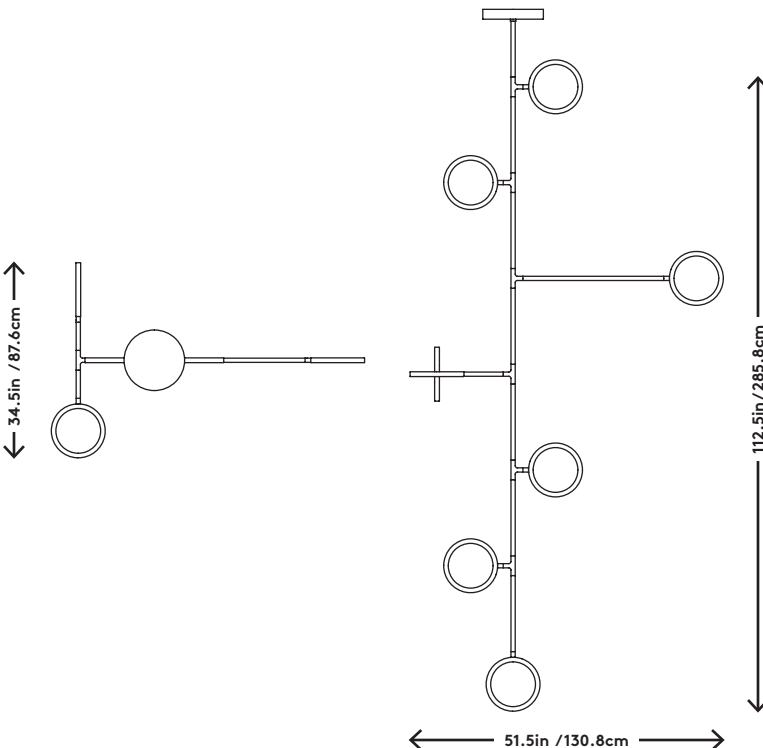

Discus Vine 8

Jamie Gray, 2016

Product Type	Pendant
Materials	Brass, Aluminum, Glass
Dimensions	L 34.5" x W 51.5" x H 112.5" L 87.6cm x W 130.8cm x H 285.8cm
Finishes	● Satin Brass ● Satin Blackened Brass
Weight	45lbs 20kgs
Shipping	Crated L 120" x W 55" x H 6" L 304.8cm x W 139.7cm x 15.2cm
Shipping Weight	200lbs 54.4kgs
Lead Time	8-10 weeks
Light Source	3528 LEDs 2700k or 3000k 3363lm 108W 120V / 220V input
LED Driver	NPF-120D-24
Dimming	0-10V
Canopy	Dia 10.75" x H 1.75" / Dia 27.3cm x H 4.45cm Canopies (Provided)
Drop Length	36" / 91.4cm drop provided. Drops longer than 36" will incur a fee. Custom drops are made per order and cannot be adjusted on site.
Certification	UL, CE

UPON ORDERING THIS FIXTURE

Specify the required drop length, LED color temperature and if the driver will be installed locally or remotely.