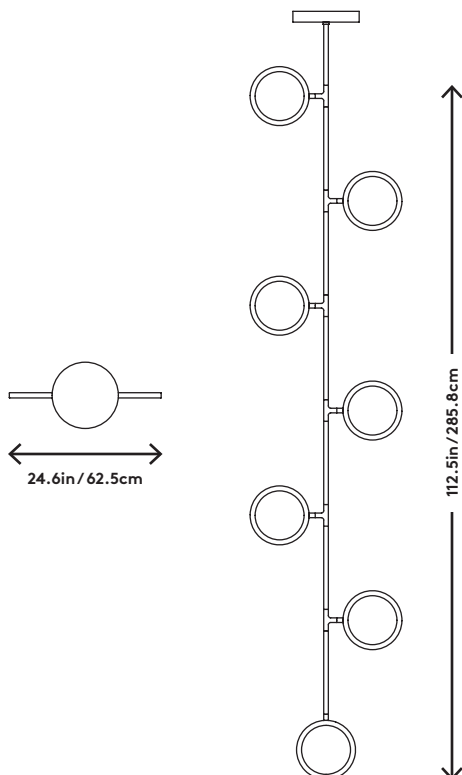

**Discus Vine 7**  
Jamie Gray, 2016

<b>Product Type</b>	Pendant
<b>Materials</b>	Brass, Aluminum, Glass
<b>Dimensions</b>	L 9.6" x W 24.6" x H 112.5" L 24.4cm x W 62.5cm x H 285.8cm
<b>Finishes</b>	● Satin Brass ● Satin Blackened Brass
<b>Weight</b>	40lbs 18kgs
<b>Shipping</b>	Crated L 120" x W 28" x H 6" L 304.8cm x W 71.1cm x H 15.2cm
<b>Shipping Weight</b>	115lbs 52.2kgs
<b>Lead Time</b>	8-10 weeks
<b>Light Source</b>	3528 LEDs 2700k or 3000k 2943lm 94.5W 120V / 220V input
<b>LED Driver</b>	NPF-120D-24
<b>Dimming</b>	0-10V
<b>Canopy</b>	Dia 10.75" x H 1.75" / Dia 27.3cm x H 4.45cm Canopies (Provided)
<b>Drop Length</b>	36" / 91.4cm drop provided. Drops longer than 36" will incur a fee. Custom drops are made per order and cannot be adjusted on site.
<b>Certification</b>	UL, CE

**UPON ORDERING THIS FIXTURE**  
Specify the required drop length, LED color temperature and if the driver will be installed locally or remotely.