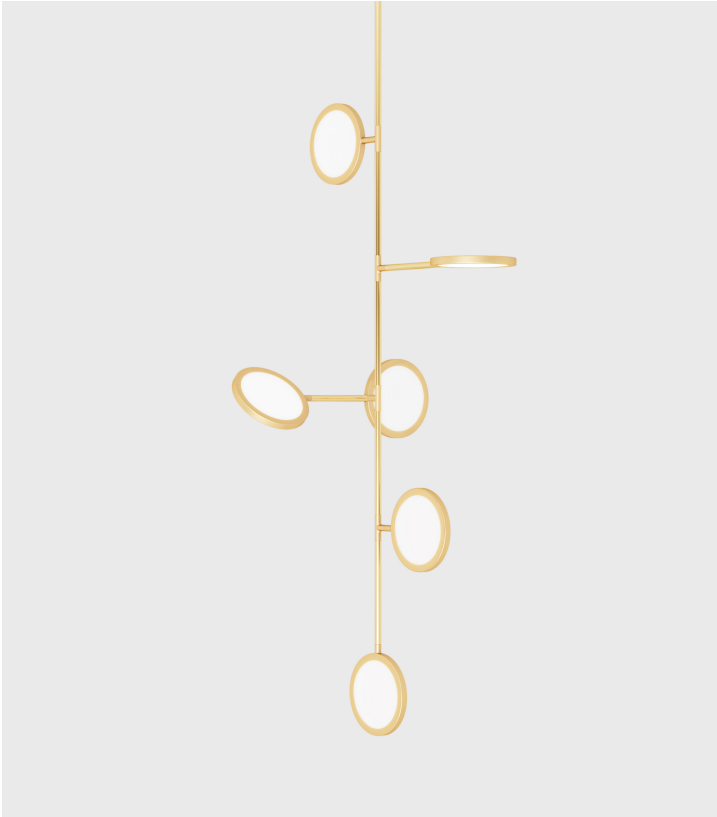

**Discus Vine 6**  
Jamie Gray, 2016

<b>Product Type</b>	Pendant
<b>Materials</b>	Brass, Aluminum, Glass
<b>Dimensions</b>	L 30.6" x W 33.5" x H 72.5" L 77.7cm x W 85cm x H 184.2cm
<b>Finishes</b>	● Satin Brass ● Satin Blackened Brass
<b>Weight</b>	35lbs 16kgs
<b>Shipping</b>	Crate L 80" x W 42" x H 11" L 203.2cm x W 106.7cm x H 27.9cm
<b>Shipping Weight</b>	115lbs 52.2kgs
<b>Lead Time</b>	8-10 weeks
<b>Light Source</b>	3528 LEDs 2700k or 3000k 2522lm 81W 120V / 220V input
<b>LED Driver</b>	NPF-120D-24
<b>Dimming</b>	0-10V
<b>Canopy</b>	Dia 10.75" x H 1.75" / Dia 27.3cm x H 4.45cm
<b>Drop Length</b>	36" / 91.4cm drop provided Drops longer than 36" will incur a fee. Custom drops are made per order and cannot be adjusted on site
<b>Certification</b>	UL, CE

**UPON ORDERING THIS FIXTURE**

Specify the required drop length, LED color temperature and if the driver will be installed locally or remotely.