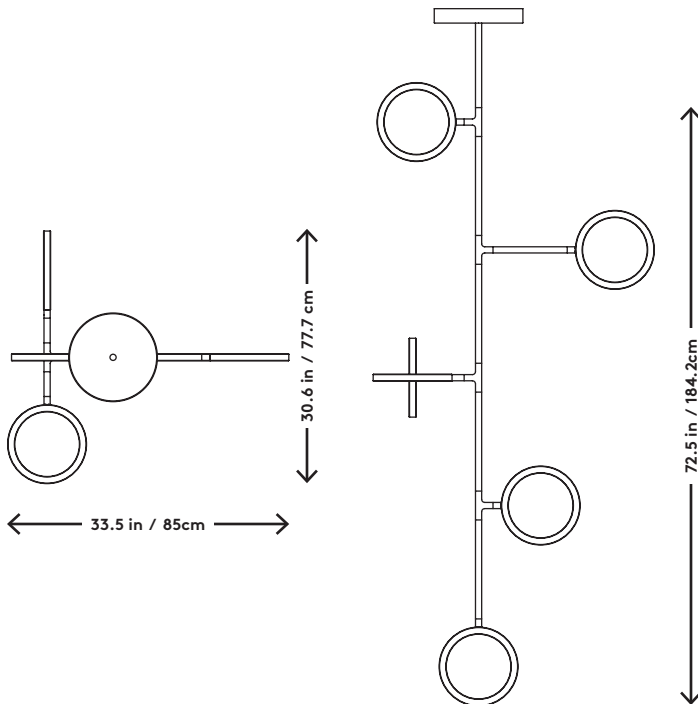

**Discus Vine 6**  
Jamie Gray, 2016

<b>Product Type</b>	Pendant
<b>Materials</b>	Brass, Aluminum, Glass
<b>Dimensions</b>	L 30.6" x W 33.5" x H 72.5" L 77.7cm x W 85cm x H 184.2cm
<b>Finishes</b>	● Satin Brass ● Satin Blackened Brass
<b>Weight</b>	35lbs 16kgs
<b>Shipping</b>	Crate L 80" x W 42" x H 11" L 203.2cm x W 106.7cm x H 27.9cm
<b>Shipping Weight</b>	115lbs 52.2kgs
<b>Lead Time</b>	8-10 weeks
<b>Light Source</b>	3528 LEDs 2700k or 3000k 2522lm 81W 120V / 220V input
<b>LED Driver</b>	NPF-120D-24
<b>Dimming</b>	0-10V
<b>Canopy</b>	Dia 10.75" x H 1.75" / Dia 27.3cm x H 4.45cm
<b>Drop Length</b>	36" / 91.4cm drop provided Drops longer than 36" will incur a fee. Custom drops are made per order and cannot be adjusted on site
<b>Certification</b>	UL, CE

**UPON ORDERING THIS FIXTURE**

Specify the required drop length, LED color temperature and if the driver will be installed locally or remotely.