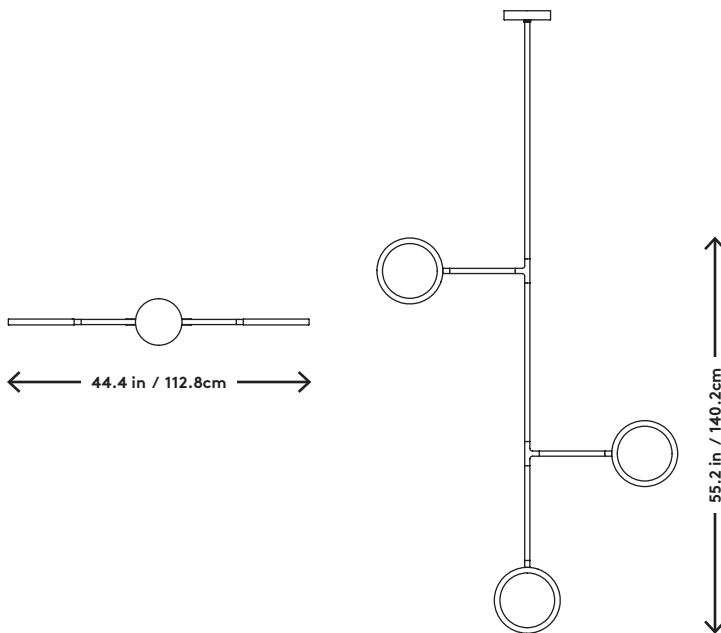

Discus Vine 3

Jamie Gray, 2016

<b>Product Type</b>	Pendant
<b>Materials</b>	Brass, Aluminum, Glass
<b>Dimensions</b>	L 9.6" x W 44.4" x H 55.2" L 24.4cm x W 112.8cm x H 140.2cm
<b>Finishes</b>	● Satin Brass ● Satin Blackened Brass
<b>Weight</b>	12.5lbs 6kgs
<b>Shipping</b>	<b>Crated</b> L 62" x W 50" x H 9" L 157.5cm x W 127cm x H 22.9cm
<b>Shipping Weight</b>	75lbs 34kgs
<b>Lead Time</b>	8-10 weeks
<b>Light Source</b>	3528 LEDs 2700k or 3000k 1261lm 40.5W 120V / 220V input
<b>LED Driver</b>	ESS040W-1400-27
<b>Dimming</b>	120V: Triac, 0-10V, ELV 220V: 0-10V
<b>Canopy</b>	Dia 6" x H 1" / Dia 15.2cm x H 2.5cm
<b>Drop Length</b>	36" / 91.4cm drop provided. Drops longer than 36" will incur a fee. Custom drops are made per order and cannot be adjusted on site.
<b>Certification</b>	UL, CE

**UPON ORDERING THIS FIXTURE**

Specify the required drop length, LED color temperature and if the driver will be installed locally or remotely.