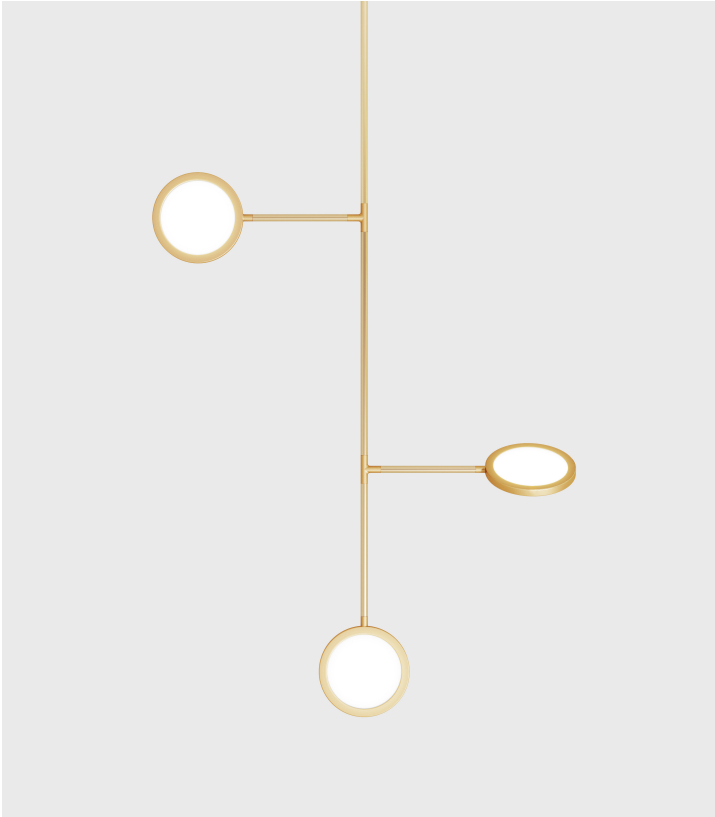

Discus Vine 3

Jamie Gray, 2016

<b>Product Type</b>	Pendant
<b>Materials</b>	Brass, Aluminum, Glass
<b>Dimensions</b>	L 9.6" x W 44.4" x H 55.2" L 24.4cm x W 112.8cm x H 140.2cm
<b>Finishes</b>	● Satin Brass ● Satin Blackened Brass
<b>Weight</b>	12.5lbs 6kgs
<b>Shipping</b>	<b>Crated</b> L 62" x W 50" x H 9" L 157.5cm x W 127cm x H 22.9cm
<b>Shipping Weight</b>	75lbs 34kgs
<b>Lead Time</b>	8-10 weeks
<b>Light Source</b>	3528 LEDs 2700k or 3000k 1261lm 40.5W 120V / 220V input
<b>LED Driver</b>	ESS040W-1400-27
<b>Dimming</b>	120V: Triac, 0-10V, ELV 220V: 0-10V
<b>Canopy</b>	Dia 6" x H 1" / Dia 15.2cm x H 2.5cm
<b>Drop Length</b>	36" / 91.4cm drop provided. Drops longer than 36" will incur a fee. Custom drops are made per order and cannot be adjusted on site.
<b>Certification</b>	UL, CE

**UPON ORDERING THIS FIXTURE**

Specify the required drop length, LED color temperature and if the driver will be installed locally or remotely.