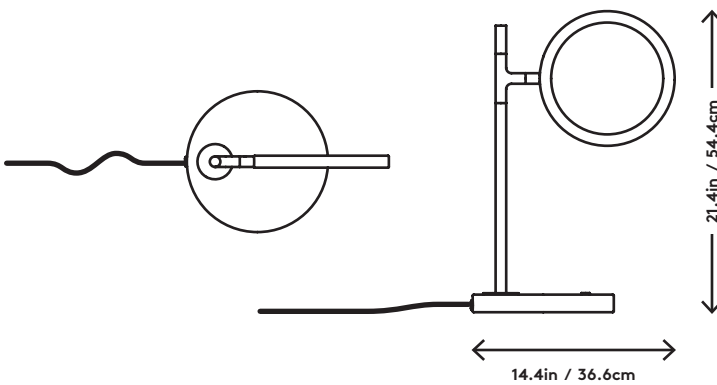

Discus Table

Jamie Gray, 2014

Product Type	Table Lamp
Materials	Brass, Aluminum, Glass, Marble
Dimensions	L 14.4" x W 10" x H 21.4" L 36.6cm x W 25.4cm x H 54.4cm
Finishes	<ul style="list-style-type: none"> ● Satin Brass ● Satin Blackened Brass ● Carrara ● Nero Marquina
Weight	15lbs 7kgs
Shipping	Carton L 18" x W 18" x H 24" L 45.7cm x W 45.7cm x H 61cm
Shipping Weight	20lbs 9kgs
Lead Time	8-10 weeks
Light Source	3528 LEDs 2700k or 3000k 420.4lm 13.5W 120V / 220V input
Dimming	Touch dimmer on base

UPON ORDERING THIS FIXTURE

Specify the LED color temperature and destination country for appropriate plug.