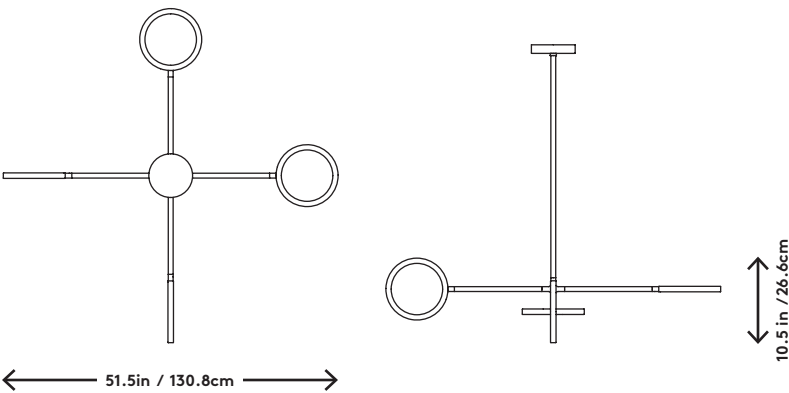

**Discus 4**  
Jamie, 2014

<b>Product Type</b>	Pendant
<b>Materials</b>	Brass, Aluminum, Glass
<b>Dimensions</b>	L 51.5" x W 51.5" x H 10.5" L 130.8cm x W 130.8cm x H 26.6cm
<b>Finishes</b>	● Satin Brass ● Satin Blackened Brass
<b>Weight</b>	15lbs 6.8kgs
<b>Shipping</b>	Carton L 48" x W 48" x H 8" L 121.9cm x W 121.9cm x H 20.3cm
<b>Shipping Weight</b>	25lbs 11.3kgs
<b>Lead Time</b>	8-10 weeks
<b>Light Source</b>	3528 LEDs 2700k or 3000k 1681.6lm 54W 120V / 220V input
<b>LED Driver</b>	ESS040W-1400-27
<b>Dimming</b>	120V: Triac, 0-10V, ELV 220V: 0-10V
<b>Canopy</b>	Dia 6" x H 1" / Dia 15.2cm x H 2.5cm
<b>Drop Length</b>	36" / 91.4cm drop provided. Drops longer than 36" will incur a fee. Custom drops are made per order and cannot be adjusted on site.
<b>Certification</b>	UL, CE

**UPON ORDERING THIS FIXTURE**  
Specify the required drop length, LED color temperature and if the driver will be installed locally or remotely.