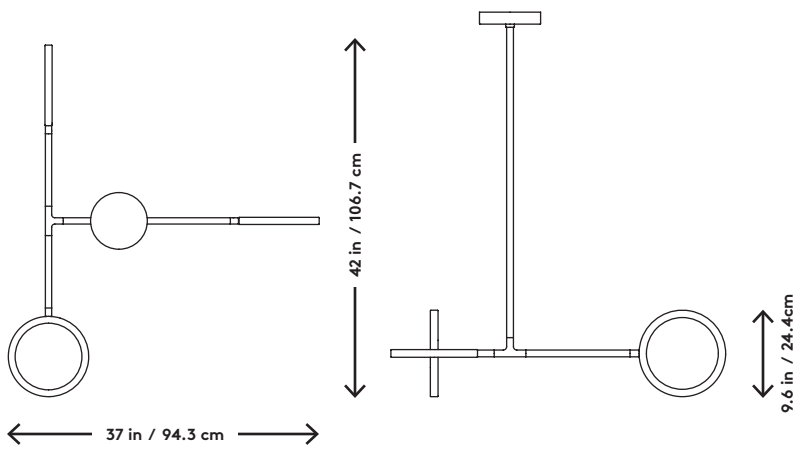

Discus 3
Jamie Gray, 2014

Product Type	Pendant
Materials	Brass, Aluminum, Glass
Dimensions	L 42" x W 37" x H 9.6" L 106.7cm x W 94.3cm x H 24.4cm
Finishes	● Satin Brass ● Satin Blackened Brass
Weight	12.5 lbs 5.7 kgs
Shipping	Carton L 50" x W 42" x H 6" L 127 cm x W 106.7 cm x H 15.2 cm
Shipping Weight	35 lbs 9.1 kgs
Lead Time	8-10 weeks
Light Source	3528 LEDs 2700k or 3000k 1261lm 40.5W 120V / 220V input
LED Driver	ESS030W-1100-27
Dimming	120V: Triac, 0-10V, ELV 220V: 0-10V
Canopy	Dia 6" x H 1" / Dia 15.2cm x H 2.5cm
Drop Length	36" / 91.4cm drop provided. Drops longer than 36" will incur a fee. Custom drops are made per order and cannot be adjusted on site.
Certification	UL, CE

UPON ORDERING THIS FIXTURE
Specify the required drop length, LED color temperature and if the driver will be installed locally or remotely.