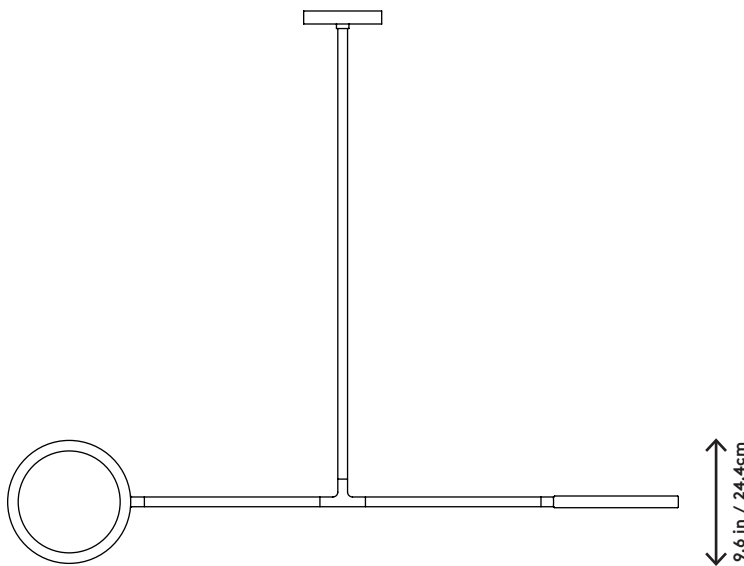

Discus 2
Jamie Gray, 2014

Product Type	Pendant
Materials	Brass, Aluminum, Glass
Dimensions	L 51.5" x W 9.6" x H 9.6" L 130.8cm x W 24.4cm x H 24.4cm
Finishes	● Satin Brass ● Satin Blackened Brass
Weight	10lbs 5kgs
Shipping	Carton L 56" x W 13" x H 6" L 142.2 cm x W 33 cm x H 15.2 cm
Shipping Weight	16 lbs 7.3 kgs
Lead Time	8-10 weeks
Light Source	3528 LEDs 2700k or 3000k 841lm 27W 120V / 220V input
LED Driver	ESS030W-0350-32
Dimming	120V: Triac, ELV, 0-10V 220V: 0-10V
Canopy	Dia 6" x H 1" / Dia 15.2cm x H 2.5cm
Drop Length	36" / 91.4cm drop provided. Drops longer than 36" will incur a fee. Custom drops are made per order and cannot be adjusted on site.
Certification	UL, CE

UPON ORDERING THIS FIXTURE
Specify the required drop length, LED color temperature and if the driver will be installed locally or remotely.