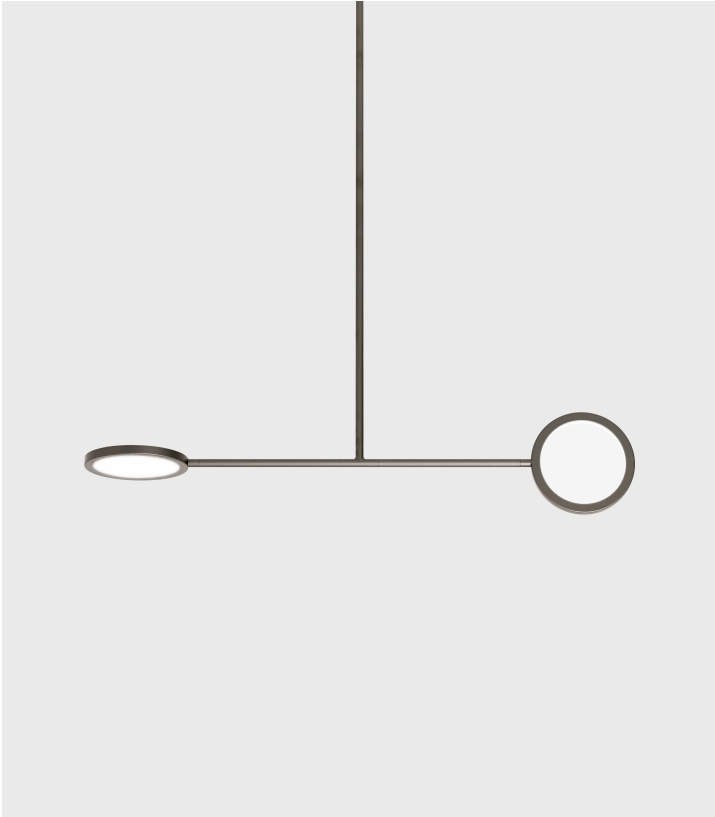

Discus 2
Jamie Gray, 2014

Product Type	Pendant
Materials	Brass, Aluminum, Glass
Dimensions	L 51.5" x W 9.6" x H 9.6" L 130.8cm x W 24.4cm x H 24.4cm
Finishes	● Satin Brass ● Satin Blackened Brass
Weight	10lbs 5kgs
Shipping	Carton L 56" x W 13" x H 6" L 142.2 cm x W 33 cm x H 15.2 cm
Shipping Weight	16 lbs 7.3 kgs
Lead Time	8-10 weeks
Light Source	3528 LEDs 2700k or 3000k 841lm 27W 120V / 220V input
LED Driver	ESS030W-0350-32
Dimming	120V: Triac, ELV, 0-10V 220V: 0-10V
Canopy	Dia 6" x H 1" / Dia 15.2cm x H 2.5cm
Drop Length	36" / 91.4cm drop provided. Drops longer than 36" will incur a fee. Custom drops are made per order and cannot be adjusted on site.
Certification	UL, CE

UPON ORDERING THIS FIXTURE
Specify the required drop length, LED color temperature and if the driver will be installed locally or remotely.