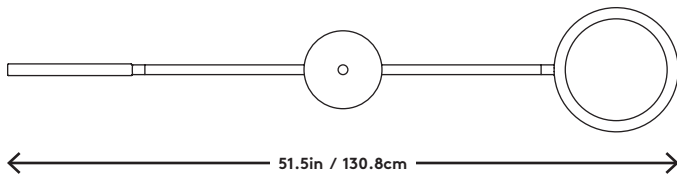

Discus 2
Jamie Gray, 2014

Product Type	Pendant
Materials	Brass, Aluminum, Glass
Dimensions	L 51.5" x W 9.6" x H 9.6" L 130.8cm x W 24.4cm x H 24.4cm
Finishes	● Satin Brass ● Satin Blackened Brass
Weight	10lbs 5kgs
Shipping	Carton L 56" x W 13" x H 6" L 142.2 cm x W 33 cm x H 15.2 cm
Shipping Weight	16 lbs 7.3 kgs
Lead Time	8-10 weeks
Light Source	3528 LEDs 2700k or 3000k 841lm 27W 120V / 220V input
LED Driver	ESS030W-0350-32
Dimming	120V: Triac, ELV, 0-10V 220V: 0-10V
Canopy	Dia 6" x H 1" / Dia 15.2cm x H 2.5cm
Drop Length	36" / 91.4cm drop provided. Drops longer than 36" will incur a fee. Custom drops are made per order and cannot be adjusted on site.
Certification	UL, CE

UPON ORDERING THIS FIXTURE
Specify the required drop length, LED color temperature and if the driver will be installed locally or remotely.