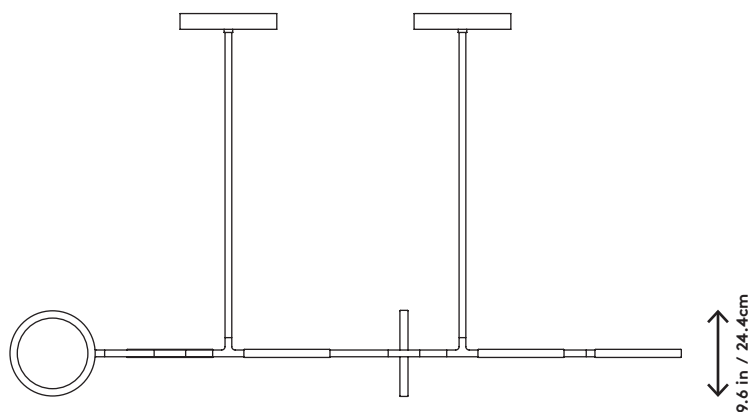

Discus Horizontal 6

Jamie Gray, 2017

Product Type	Chandelier
Materials	Brass, Aluminum, Glass
Dimensions	L 75" x W 24.6" x H 9.6" L 190.5cm x W 62.5cm x H 24.4cm
Finishes	● Satin Brass ● Satin Blackened Brass
Weight	45lbs 20.4kgs
Shipping	Crated L 78" x W 28" x H 6" L 198.1cm x W 71.1cm x H 15.2cm
Shipping Weight	150lbs 68kgs
Lead Time	8-10 weeks
Light Source	3528 LEDs 2700k or 3000k 2422lm 92.3W 120V / 220V input
LED Driver	NPF-120D-24
Dimming	0-10V
Canopy	Dia 10.75" x H 1.75" / Dia 27.3cm x H 4.45cm Canopies (Provided)
Drop Length	36" / 91.4cm drop provided. Drops longer than 36" will incur a fee. Custom drops are made per order and cannot be adjusted on site.
Certification	UL, CE

UPON ORDERING THIS FIXTURE

Specify the required drop length, LED color temperature and if the driver will be installed locally or remotely.