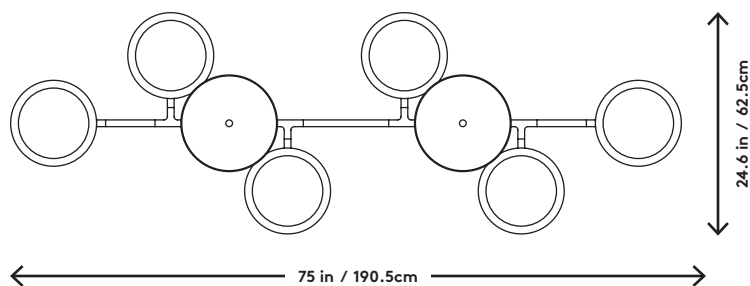

Discus Horizontal 6

Jamie Gray, 2017

Product Type	Chandelier
Materials	Brass, Aluminum, Glass
Dimensions	L 75" x W 24.6" x H 9.6" L 190.5cm x W 62.5cm x H 24.4cm
Finishes	● Satin Brass ● Satin Blackened Brass
Weight	45lbs 20.4kgs
Shipping	Crated L 78" x W 28" x H 6" L 198.1cm x W 71.1cm x H 15.2cm
Shipping Weight	150lbs 68kgs
Lead Time	8-10 weeks
Light Source	3528 LEDs 2700k or 3000k 2422lm 92.3W 120V / 220V input
LED Driver	NPF-120D-24
Dimming	0-10V
Canopy	Dia 10.75" x H 1.75" / Dia 27.3cm x H 4.45cm Canopies (Provided)
Drop Length	36" / 91.4cm drop provided. Drops longer than 36" will incur a fee. Custom drops are made per order and cannot be adjusted on site.
Certification	UL, CE

UPON ORDERING THIS FIXTURE

Specify the required drop length, LED color temperature and if the driver will be installed locally or remotely.