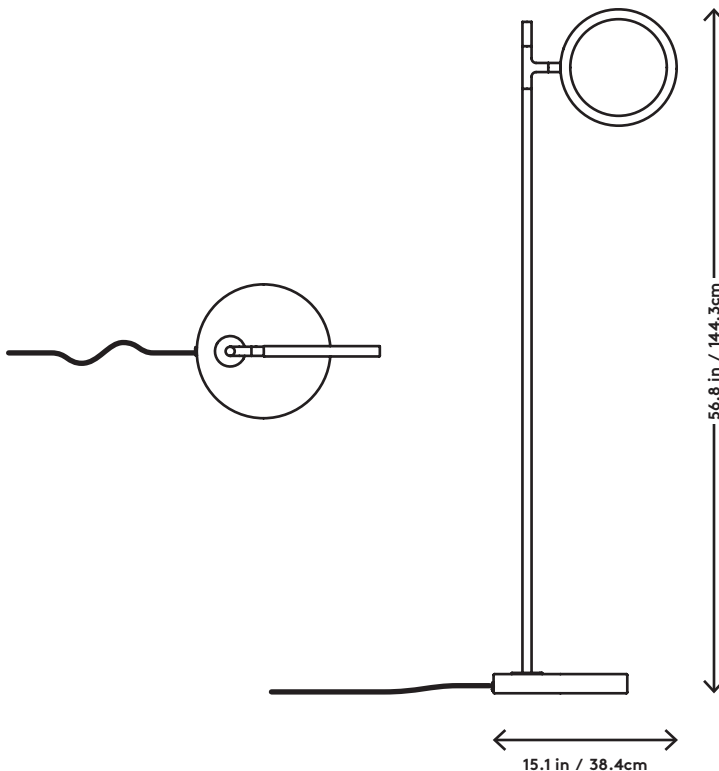

Discus Floor

Jamie Gray, 2014

Product Type	Floor Lamp
Materials	Brass, Aluminum, Glass, Marble
Dimensions	L 15.1" x W 12" x H 56.8" L 38.4cm x W 30.5cm x H 144.3cm
Finishes	<ul style="list-style-type: none"> ● Satin Brass ● Satin Blackened Brass ● Carrara Base ● Nero Marquina Base
Weight	19.5lbs 9kgs
Shipping	Carton L 18" x W 18" x H 60" L 45.7cm x W 45.7cm x H 152.4cm
Shipping Weight	25lbs 11.3kgs
Lead Time	8-10 weeks
Light Source	3528 LEDs 2700k or 3000k 420.4lm 13.5W 120V / 220V input
Dimming	Integrated touch dimmer

UPON ORDERING THIS FIXTURE
Specify the LED color temperature and destination country for appropriate plug.