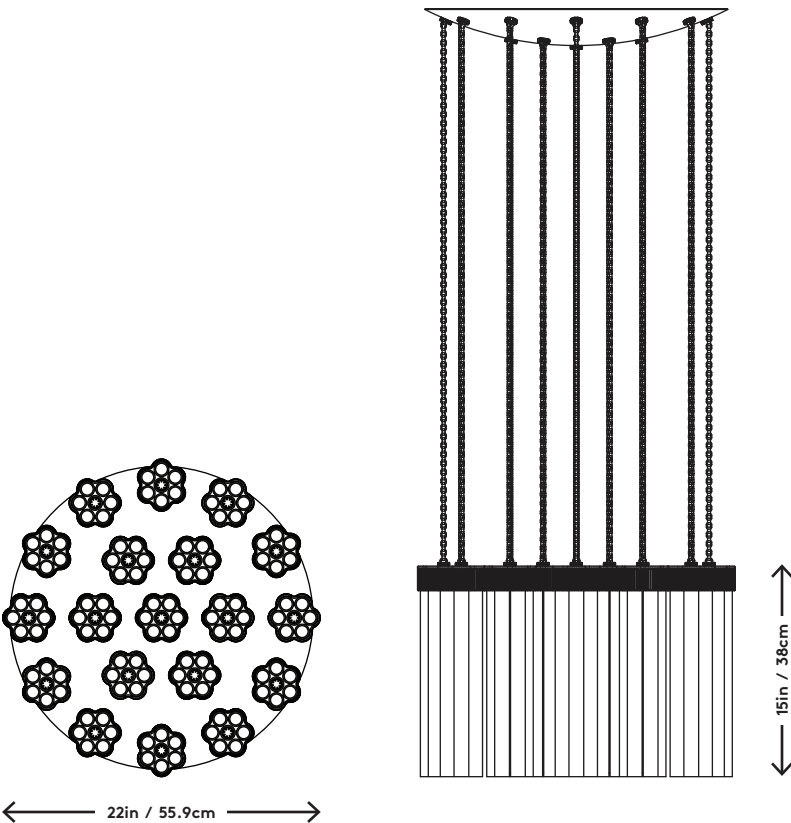

Delphi 19 Chandelier
 Jamie Gray, 2021

Product Type	Chandelier
Materials	Brass, Aluminum, Glass
Dimensions	Overall dimensions vary by configuration L 22" x W 22" x H 15" L 55.9cm x W 55.9cm x H 38cm
Finishes	<ul style="list-style-type: none"> ● Matte Brass ● Antique Brass ● Bronze
Weight	57 lbs 26 kgs
Shipping	Carton L 24" x W 24" x H 20" L 60.9cm x W 60.9cm x H 50.8cm
Shipping Weight	66 lbs 30 kgs
Lead Time	10-12 weeks
Light Source	LED / 90 CRI 2700k 6840 lm 120W
LED Driver	PWM-120-24
Dimming	0-10V
Canopy	22" / 55.9cm diameter, 2.5" / 6.4cm H
Drop Length	36" / 91.4cm chains provided. Custom lengths and configurations available upon request. Chains longer than 36" will incur a fee.

UPON ORDERING THIS FIXTURE
 Specify the required overall fixture height.