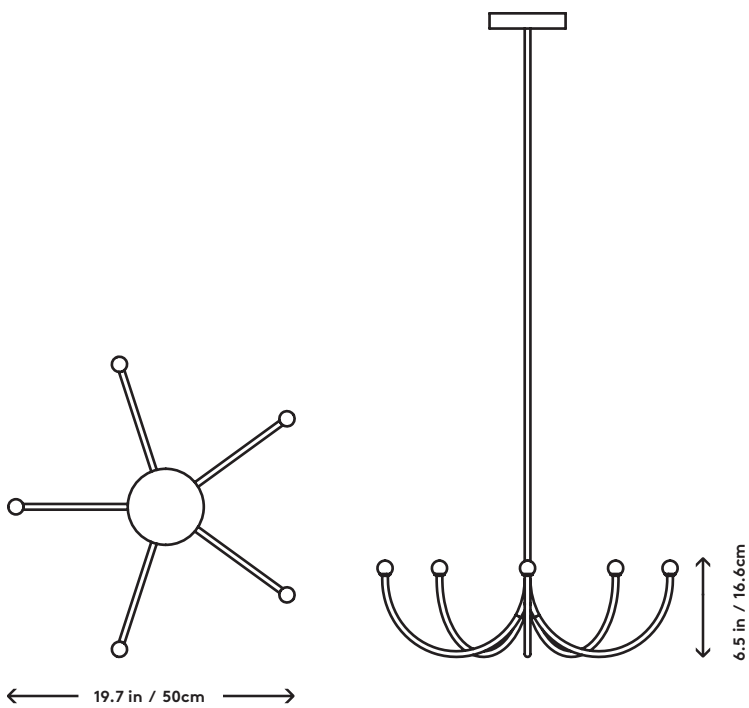

## Arca Single Tier Chandelier - Small

Philippe Malouin, 2017

<b>Product Type</b>	Chandelier
<b>Materials</b>	Brass, Glass
<b>Dimensions</b>	L 19.7" x W 19.7" x H 6.5" L 50cm x W 50cm x H 16.6cm
<b>Finishes</b>	<ul style="list-style-type: none"> <li>● Satin Blackened Brass</li> <li>● Nickel Chrome</li> <li>○ Glossy White Powder Coat</li> </ul>
<b>Weight</b>	2 lbs 0.9 kgs
<b>Shipping</b>	<b>Carton</b> L 24" x W 24" x H 10" L 61cm x W 61cm x H 25.4cm
<b>Shipping Weight</b>	8 lbs 3.6 kgs
<b>Lead Time</b>	8-10 weeks
<b>Light Source</b>	LED/CRI 90 2700k 435lm 4.8W
<b>LED Driver</b>	Universal 120-277VAC input ESS010W-0350-24
<b>Dimming</b>	Triac, ELV, & 0-10v
<b>Canopy</b>	Dia 6" / Dia 12.7cm x Canopy (Provided)
<b>Drop Length</b>	36" / 91.4cm drop provided Drops longer than 36" will incur a fee. Custom drops are made per order and cannot be adjusted on site.

### UPON ORDERING THIS FIXTURE

Specify the required drop length, dimming type, and if the driver will be installed locally or remotely.