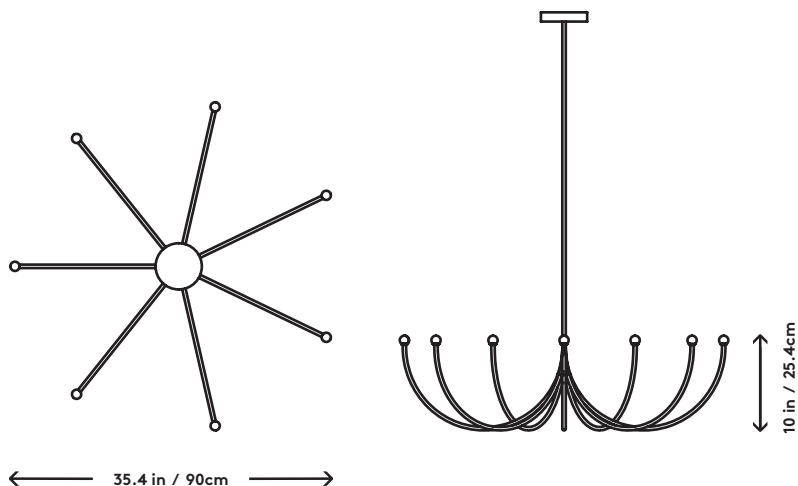

Arca Single Tier Chandelier - Medium

Philippe Malouin, 2017

Product Type	Chandelier
Materials	Brass, Glass
Dimensions	L 35.4" x W 35.4 x H 10" L 90cm x W 90cm x H 25.4cm
Finishes	<ul style="list-style-type: none"> ● Satin Blackened Brass ● Nickel Chrome ○ Glossy White Powder Coat
Weight	7 lbs 3 kgs
Shipping	Carton L 40" x W 40" x H 20" L 101.6cm x W 101.6cm x H 50.8cm
Shipping Weight	20 lbs 9.1 kgs
Lead Time	8-10 weeks
Light Source	LED/CRI 90 2700k 610lm 6.7w
LED Driver	Universal 120-277VAC input ESS010W-0350-24
Dimming	Triac, ELV, & 0-10v
Canopy	Dia 6" / Dia 12.7cm Canopy (Provided)
Drop Length	36" / 91.4cm drop provided Drops longer than 36" will incur a fee. Custom drops are made per order and cannot be adjusted on site.

UPON ORDERING THIS FIXTURE

Specify the required drop length, dimming type, and if the driver will be installed locally or remotely.