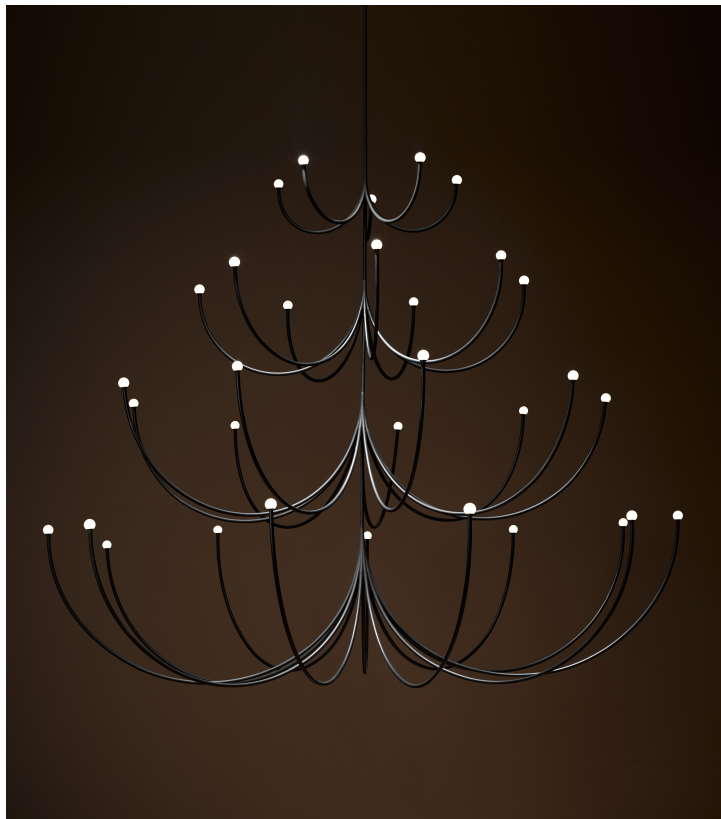

Arca 4 - Tier Chandelier

Philippe Malouin, 2018

Product Type	Chandelier
Materials	Brass, Glass
Dimensions	L 64.4" x W 64.4" x H 54.5" L 163.5cm x W 163.5cm x H 138.4cm
Finishes	<ul style="list-style-type: none"> ● Satin Blackened Brass ● Nickel Chrome ○ Glossy White Powder Coat
Weight	32 lbs 14.5 kgs
Shipping	Crated L 68" x W 68" x H 58" L 172.7cm x W 172.7cm x H 152.4cm
Shipping Weight	250 lbs 113.4 kgs
Lead Time	Contact sales for latest lead time
Light Source	LED/CRI 90 2700k 2791lm 30.6W
LED Driver	LD40W120-114-C0350-TL (ELV/triac) LED40W-114-C0350-D (0-10v)
Dimming	0-10v (120V & 220VAC input) ELV/triac (120VAC input only)
Canopy	Dia 8" x H 1" / 20.3cm x 2.5cm (0-10v driver) Dia 6" x H 3" / 15.2cm x 7.6cm (ELV/triac driver)
Drop Length	36" / 91.4cm drop provided Drops longer than 36" will incur a fee. Custom drops are made per order and cannot be adjusted on site.