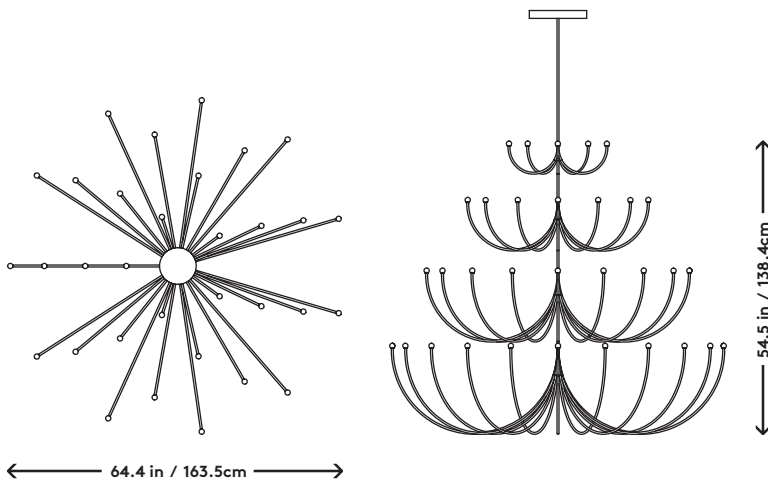

Arca 4 - Tier Chandelier

Philippe Malouin, 2018

Product Type	Chandelier
Materials	Brass, Glass
Dimensions	L 64.4" x W 64.4" x H 54.5" L 163.5cm x W 163.5cm x H 138.4cm
Finishes	<ul style="list-style-type: none"> ● Satin Blackened Brass ● Nickel Chrome ○ Glossy White Powder Coat
Weight	32 lbs 14.5 kgs
Shipping	Crated L 68" x W 68" x H 58" L 172.7cm x W 172.7cm x H 152.4cm
Shipping Weight	250 lbs 113.4 kgs
Lead Time	Contact sales for latest lead time
Light Source	LED/CRI 90 2700k 2791lm 30.6W
LED Driver	LD40W120-114-C0350-TL (ELV/triac) LED40W-114-C0350-D (0-10v)
Dimming	0-10v (120V & 220VAC input) ELV/triac (120VAC input only)
Canopy	Dia 8" x H 1" / 20.3cm x 2.5cm (0-10v driver) Dia 6" x H 3" / 15.2cm x 7.6cm (ELV/triac driver)
Drop Length	36" / 91.4cm drop provided Drops longer than 36" will incur a fee. Custom drops are made per order and cannot be adjusted on site.

**UPON ORDERING THIS FIXTURE**

Specify the required drop length, dimming type, and if the driver will be installed locally or remotely.