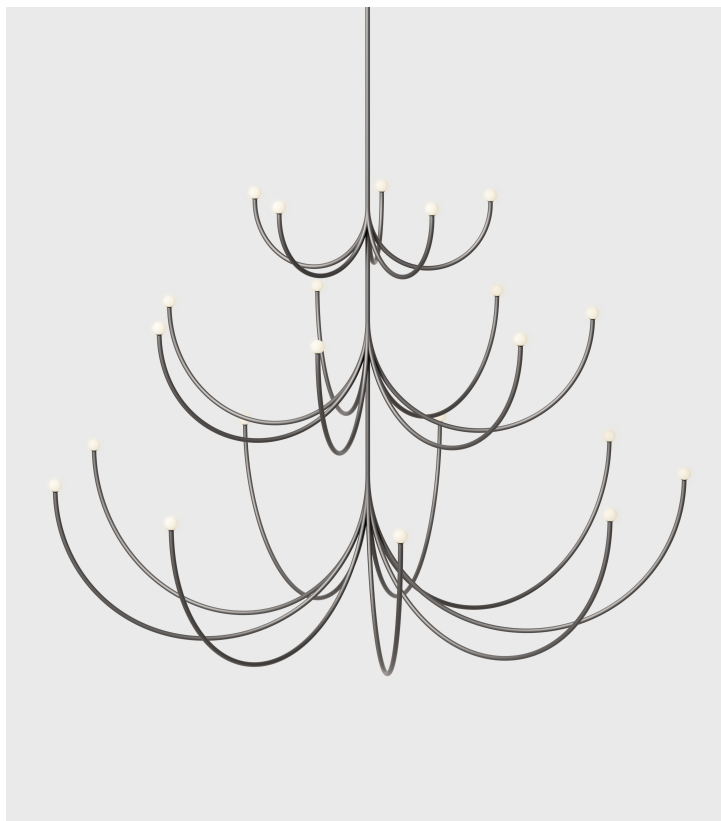

## Arca 3 - Tier Chandelier

Philippe Malouin, 2017

<b>Product Type</b>	Chandelier
<b>Materials</b>	Brass, Glass
<b>Dimensions</b>	L 50" x W 50 x H 35" L 127cm x W 127cm x H 88.9cm
<b>Finishes</b>	<ul style="list-style-type: none"> <li>● Satin Blackened Brass</li> <li>● Nickel Chrome</li> <li>○ Glossy White Powder Coat</li> </ul>
<b>Weight</b>	21 lbs 10 kgs
<b>Shipping</b>	<b>Crated</b> L 56" x W 56" x H 42" L 142.2cm x W 142.2cm x H 106.7cm
<b>Shipping Weight</b>	200 lbs 90.7 kgs
<b>Lead Time</b>	8-10 weeks
<b>Light Source</b>	LED/CRI 90 2700k 1834lm 20W
<b>LED Driver</b>	LD25W-72-C0350-RD (0-10v) LD20W120-114-C0350-TL (ELV & triac)
<b>Dimming</b>	Triac & ELV (120VAC input only) 0-10v (90VAC-305VAC input)
<b>Canopy</b>	Dia 8" / Dia 17.8cm Canopy (Provided)
<b>Drop Length</b>	36" / 91.4cm drop provided Drops longer than 36" will incur a fee. Custom drops are made per order and cannot be adjusted on site.

### UPON ORDERING THIS FIXTURE

Specify the required drop length, dimming type, and if the driver will be installed locally or remotely.