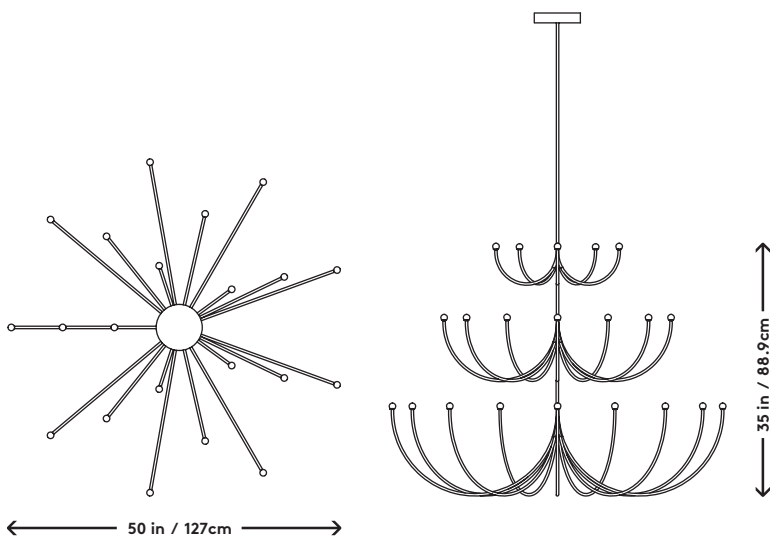

## Arca 3 - Tier Chandelier

Philippe Malouin, 2017

<b>Product Type</b>	Chandelier
<b>Materials</b>	Brass, Glass
<b>Dimensions</b>	L 50" x W 50 x H 35" L 127cm x W 127cm x H 88.9cm
<b>Finishes</b>	<ul style="list-style-type: none"> <li>● Satin Blackened Brass</li> <li>● Nickel Chrome</li> <li>○ Glossy White Powder Coat</li> </ul>
<b>Weight</b>	21 lbs 10 kgs
<b>Shipping</b>	<b>Crated</b> L 56" x W 56" x H 42" L 142.2cm x W 142.2cm x H 106.7cm
<b>Shipping Weight</b>	200 lbs 90.7 kgs
<b>Lead Time</b>	8-10 weeks
<b>Light Source</b>	LED/CRI 90 2700k 1834lm 20W
<b>LED Driver</b>	LD25W-72-C0350-RD (0-10v) LD20W120-114-C0350-TL (ELV & triac)
<b>Dimming</b>	Triac & ELV (120VAC input only) 0-10v (90VAC-305VAC input)
<b>Canopy</b>	Dia 8" / Dia 17.8cm Canopy (Provided)
<b>Drop Length</b>	36" / 91.4cm drop provided Drops longer than 36" will incur a fee. Custom drops are made per order and cannot be adjusted on site.

### UPON ORDERING THIS FIXTURE

Specify the required drop length, dimming type, and if the driver will be installed locally or remotely.