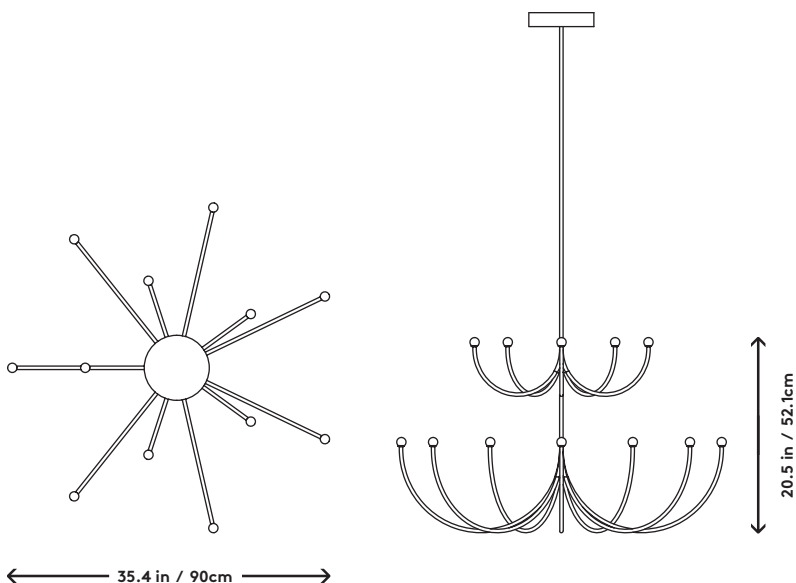

## Arca 2 - Tier Chandelier - Small/Medium

Philippe Malouin, 2017

<b>Product Type</b>	Chandelier
<b>Materials</b>	Brass, Glass
<b>Dimensions</b>	L 35.4" x W 35.4" x H 20.5" L 90cm x W 90cm x H 52.1cm
<b>Finishes</b>	<ul style="list-style-type: none"> <li>● Satin Blackened Brass</li> <li>● Nickel Chrome</li> <li>○ Glossy White Powder Coat</li> </ul>
<b>Weight</b>	12 lbs 5 kgs
<b>Shipping</b>	<b>Crated</b> L 38" x W 38" x H 23" L 96.5cm x W 96.5cm x H 58.4cm
<b>Shipping Weight</b>	120 lbs 54.4 kgs
<b>Lead Time</b>	8-10 weeks
<b>Light Source</b>	LED/CRI 90 2700k 1045lm 11.5W
<b>LED Driver</b>	Universal 120-277VAC input ESS015W-0350-42
<b>Dimming</b>	Triac, ELV, & 0-10V
<b>Canopy</b>	Dia 6" / Dia 12.7cm Canopy (Provided)
<b>Drop Length</b>	6" / 91.4cm drop provided Drops longer than 36" will incur a fee. Custom drops are made per order and cannot be adjusted on site.

### UPON ORDERING THIS FIXTURE

Specify the required drop length, dimming type, and if the driver will be installed locally or remotely.