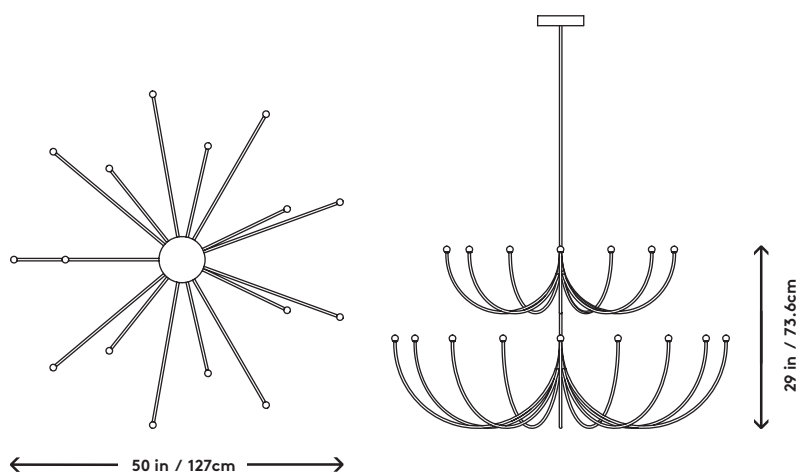

Arca 2 - Tier Chandelier - Medium / Large

Philippe Malouin, 2017

Product Type	Chandelier
Materials	Brass, Glass
Dimensions	L 50" x W 50" x H 29" L 127cm x W 127cm x H 73.6cm
Finishes	<ul style="list-style-type: none"> ● Satin Blackened Brass ● Nickel Chrome ○ Glossy White Powder Coat
Weight	16 lbs 7.3 kgs
Shipping	Crated L 56" x W 56" x H 42" L 142.2cm x W 142.2cm x H 91.4cm
Shipping Weight	190 lbs 86.2 kgs
Lead Time	8-10 weeks
Light Source	LED / CRI 90 2700k 1400lm 15.3W
LED Driver	Universal 120-277VAC input ESS020W-0350-56
Dimming	Triac, ELV, & 0-10v
Canopy	Dia 6" / Dia 12.7cm Canopy (Provided)
Drop Length	36" / 91.4cm drop provided Drops longer than 36" will incur a fee. Custom drops are made per order and cannot be adjusted on site.

**UPON ORDERING THIS FIXTURE**

Specify the required drop length, dimming type, and if the driver will be installed locally or remotely.