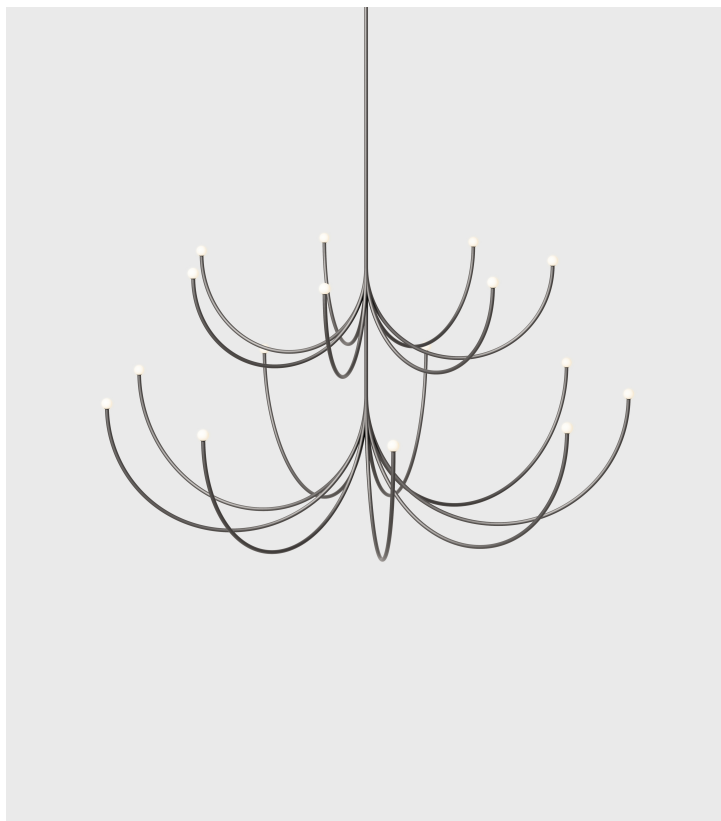

Arca 2 - Tier Chandelier - Medium / Large

Philippe Malouin, 2017

Product Type	Chandelier
Materials	Brass, Glass
Dimensions	L 50" x W 50" x H 29" L 127cm x W 127cm x H 73.6cm
Finishes	<ul style="list-style-type: none"> ● Satin Blackened Brass ● Nickel Chrome ○ Glossy White Powder Coat
Weight	16 lbs 7.3 kgs
Shipping	Crated L 56" x W 56" x H 42" L 142.2cm x W 142.2cm x H 91.4cm
Shipping Weight	190 lbs 86.2 kgs
Lead Time	8-10 weeks
Light Source	LED / CRI 90 2700k 1400lm 15.3W
LED Driver	Universal 120-277VAC input ESS020W-0350-56
Dimming	Triac, ELV, & 0-10v
Canopy	Dia 6" / Dia 12.7cm Canopy (Provided)
Drop Length	36" / 91.4cm drop provided Drops longer than 36" will incur a fee. Custom drops are made per order and cannot be adjusted on site.