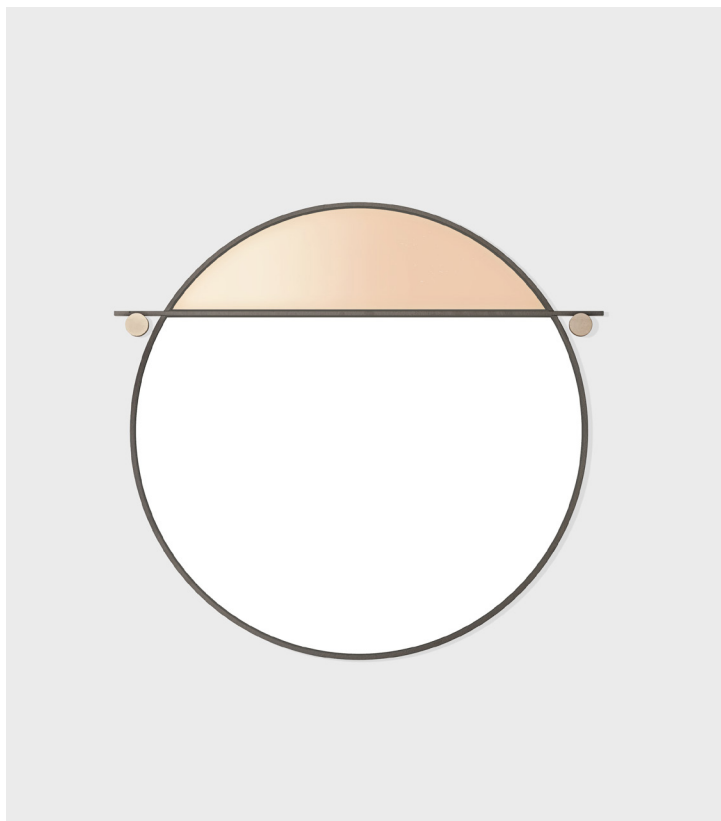

## Abal Round Mirror - Large

Matter Made, 2016

<b>Product Type</b>	Mirror
<b>Materials</b>	Aluminum, Painted Glass, Mirror, Brass
<b>Dimensions</b>	Dia 40" x W 0.75" Dia 101.6cm x 1.9cm
<b>Finishes</b>	<ul style="list-style-type: none"> <li>● Black Glass</li> <li>● Deep Blue Glass</li> <li>● Neutral Pink Glass</li> </ul>
<b>Weight</b>	20lbs 9kgs
<b>Shipping</b>	<b>Carton</b> L 47" x W 47" x H 3.5" L 119.3cm x W 119.3cm x H 8.90cm
<b>Shipping Weight</b>	25lbs 11.3kgs
<b>Lead Time</b>	Stock program starting Q1 2020