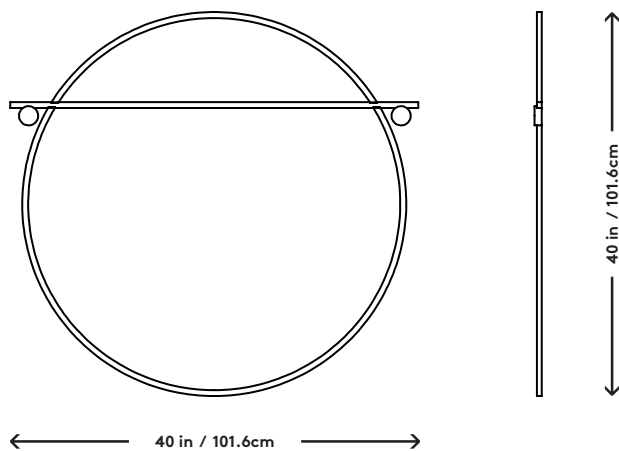

## Abal Round Mirror - Large

Matter Made, 2016

<b>Product Type</b>	Mirror
<b>Materials</b>	Aluminum, Painted Glass, Mirror, Brass
<b>Dimensions</b>	Dia 40" x W 0.75" Dia 101.6cm x 1.9cm
<b>Finishes</b>	<ul style="list-style-type: none"> <li>● Black Glass</li> <li>● Deep Blue Glass</li> <li>● Neutral Pink Glass</li> </ul>
<b>Weight</b>	20lbs 9kgs
<b>Shipping</b>	<b>Carton</b> L 47" x W 47" x H 3.5" L 119.3cm x W 119.3cm x H 8.90cm
<b>Shipping Weight</b>	25lbs 11.3kgs
<b>Lead Time</b>	Stock program starting Q1 2020