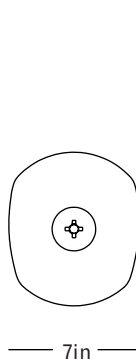

Vintage Brass
Grey Glass

Front

Top

Side

Finish Palette

Brushed Brass

Oil Rubbed Bronze

Satin Nickel

Vintage Brass

Clear Glass

Grey Glass

White Glass

Specifications

DIMENSIONS

Height: 11in / 28cm
 Width: 7in / 18cm
 Depth: 9in / 23cm
 Minimum Drop: 13in / 33cm
 Weight: 4lb / 2kg

SUSPENSION

Ships with 36in or 72in stem, can be cut to length on site

CANOPY

Ø5in x H.25in

MATERIALS

Machined brass, hand-blown glass

BULBS

E26 / 110v / 6w / 2500k / dimmable LED globe
 E27 / 220v / 6w / 2500k / dimmable LED globe
 Maximum Fixture Wattage: 60w