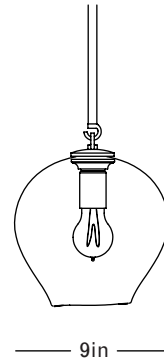

Vintage Brass
Grey Glass

Front

Top

Side

Finish Palette

Brushed Brass

Oil Rubbed Bronze

Satin Nickel

Vintage Brass

Clear Glass

Grey Glass

White Glass

Specifications

DIMENSIONS

Height: 11in / 28cm
 Width: 7in / 18cm
 Depth: 9in / 23cm
 Minimum Drop: 13in / 33cm
 Weight: 4lb / 2kg

SUSPENSION

Ships with 36in or 72in stem, can be cut to length on site

CANOPY

Ø5in x H.25in

MATERIALS

Machined brass, hand-blown glass

BULBS

E26 / 110v / 6w / 2500k / dimmable LED globe
 E27 / 220v / 6w / 2500k / dimmable LED globe
 Maximum Fixture Wattage: 60w