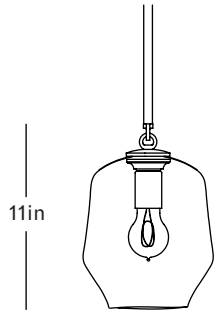

Front

Finish Palette

Specifications

DIMENSIONS

Height: 11in / 28cm
Width: 7in / 18cm
Depth: 9in / 23cm
Minimum Drop: 13in / 33cm
Weight: 4lb / 2kg

SUSPENSION

Ships with 36in or 72in stem, can be cut to length on site

CANOPY

Ø5in x H.25in

MATERIALS

Machined brass, hand-blown glass

BULBS

E26 / 110v / 6w / 2500k / dimmable LED globe
E27 / 220v / 6w / 2500k / dimmable LED globe
Maximum Fixture Wattage: 60w

UL, cUL (120V), CE, CB (240V) Certified

Inspiration

Inspired by natural phenomena, Branching Bubble explores the visual tension between the industrial and the organic. This endlessly customizable collection mixes delicate hand-blown glass with machine-made metal components to form a perfect union, defying the laws of attraction.