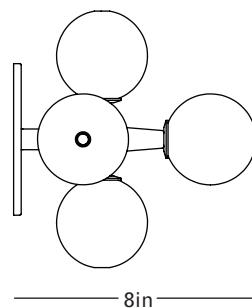

Brushed Brass
White Glass

Front

Top

Side

Finish Palette

Brushed Brass

Oil Rubbed Bronze

Satin Nickel

Vintage Brass

White Glass

Opaque Grey Glass

Specifications

DIMENSIONS

Height: 8in / 20cm

Depth: 8in / 20cm

Width: 8in / 20cm

Weight: 5lb / 2kg

MOUNTING

Ø5in x D.25in Backplate

MATERIALS

Machined brass, hand-blown glass

BULBS

G4 / 12v / 1.2w / 2700k / dimmable LED

Maximum Fixture Wattage: 6w