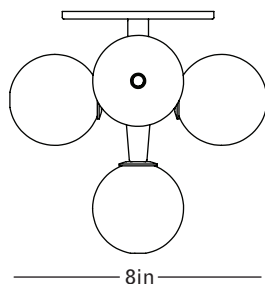

Brushed Brass
White Glass

Front

Top

Side

Finish Palette

Brushed Brass

Oil Rubbed Bronze

Satin Nickel

Vintage Brass

White Glass

Opaque Grey Glass

Specifications

DIMENSIONS

Height: 8in / 20cm

Depth: 8in / 20cm

Width: 8in / 20cm

Weight: 5lb / 2kg

MOUNTING

Ø5in x D.25in Backplate

MATERIALS

Machined brass, hand-blown glass

BULBS

G4 / 12v / 1.2w / 2700k / dimmable LED

Maximum Fixture Wattage: 6w