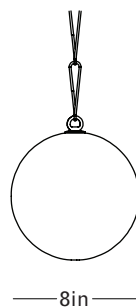

Brushed Brass
Pink Glass with 24k Gold Foil

Front

Top

Side

Finish Palette

Amber Glass with
24k Gold Foil

Olive Glass with
24k Gold Foil

Pink Glass with
24k Gold Foil

Sky Blue Glass with
24k Gold Foil

White Glass with
24k Gold Foil

Fungus Chain
*Optional; upcharge
applies by the foot

Brushed Brass Chain

Specifications

DIMENSIONS

Height: To Order
Width: 8in / 20cm
Depth: 8in / 20cm
Minimum Drop: 16in / 41cm
Weight: 6lb / 2.7kg

SUSPENSION

Twisted brass chain links. Length cut to order in 3.5in increments, up to 36in included. Cast brass fungus chain available for additional charge.

CANOPY

Ø5in x H5.5in Polished domed canopy

MATERIALS