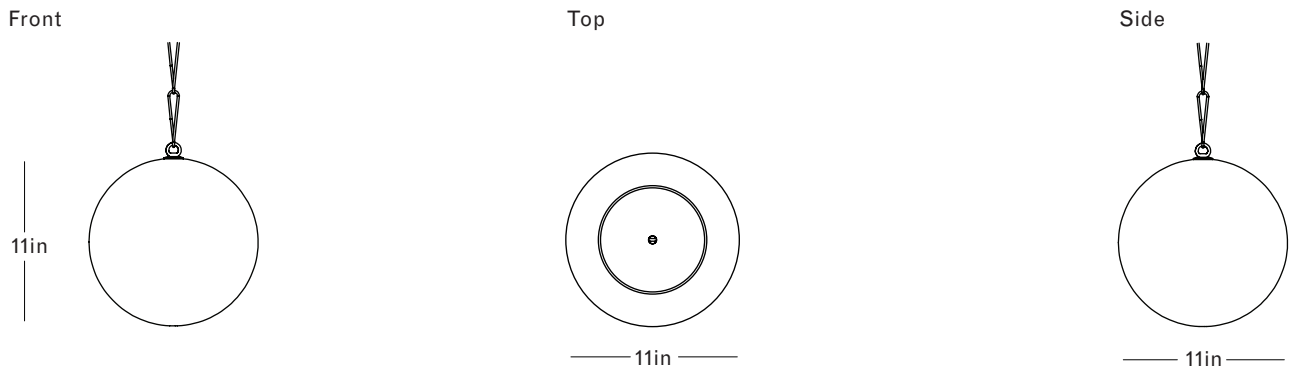

Brushed Brass Fungus Chain
Pink Glass with 24k Gold Foil

Finish Palette

Specifications

DIMENSIONS
 Height: To Order
 Width: 11in / 28 cm
 Depth: 11in / 28 cm
 Minimum Drop: 19in / 48cm
 Weight: 7lb / 3.1kg

SUSPENSION
 Twisted brass chain links. Length cut to order in 3.5in increments, up to 36in included. Cast brass fungus chain available for additional charge.

CANOPY
 Ø5in x H 5.5in Polished domed canopy

MATERIALS
 Machined brass, hand-blown glass, 24k gold foil

BULBS
 G4 / 12v / 1.2w / 2700k / dimmable LED,
 transformer provided
 Maximum Fixture Wattage: 1.2w

Inspiration

Cherry Bomb was born of Lindsey's obsession with the ephemerality of the Spring-blossoming Japanese trees lining grand boulevards around the world. She has always been captivated by the achingly beautiful contrast between the short-lived whisper-pink flowers and the trees' dark, gnarled limbs, which seem to have a profound story to tell.