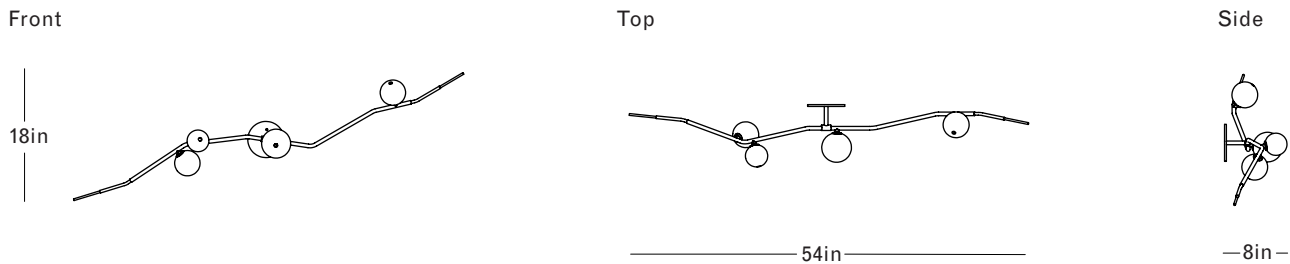

Brushed Brass  
White Glass

Finish Palette

Specifications

DIMENSIONS

Height: 18in / 46cm  
 Width: 54in / 137cm  
 Depth: 8in / 20cm  
 Weight: 12lb / 5.4kg

MOUNTING

Ø5in x D.25in Backplate with fixed post

MATERIALS

Machined brass, hand-blown glass, 24k gold foil

BULBS

G4 / 12v / 1.2w / 2700k / dimmable LED,  
 transformer provided  
 Maximum Fixture Wattage: 4.8w

UL, cUL (120V) Certified

Inspiration

Cherry Bomb was born of Lindsey's obsession with the ephemerality of the Spring-blossoming Japanese trees lining grand boulevards around the world. She has always been captivated by the achingly beautiful contrast between the short-lived whisper-pink flowers and the trees' dark, gnarled limbs, which seem to have a profound story to tell.