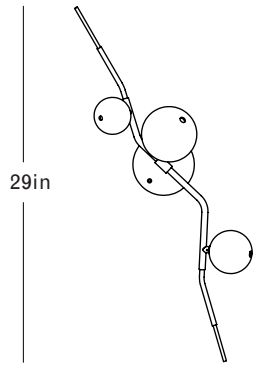

Satin Nickel
White Glass with 24k Gold Foil

Front

29in

Top

14in

Side

8in

Finish Palette

Brushed Brass

Vintage Brass

Oil Rubbed Bronze

Satin Nickel

White Glass

White Glass with
24k Gold Foil

Specifications

DIMENSIONS

Height: 29in / 73cm

Width: 14in / 37cm

Depth: 8in / 19cm

Weight: 6lb / 3kg

MOUNTING

Ø5in x D.25in Backplate with fixed post

MATERIALS

Machined brass, hand-blown glass, 24k gold foil

BULBS

G4 / 12v / 1.2w / 2700k / dimmable LED,
transformer provided

Maximum Fixture Wattage: 3.6w

UL, cUL (120V) Certified

Inspiration

Cherry Bomb was born of Lindsey's obsession with the ephemerality of the Spring-blossoming Japanese trees lining grand boulevards around the world. She has always been captivated by the achingly beautiful contrast between the short-lived whisper-pink flowers and the trees' dark, gnarled limbs, which seem to have a profound story to tell.