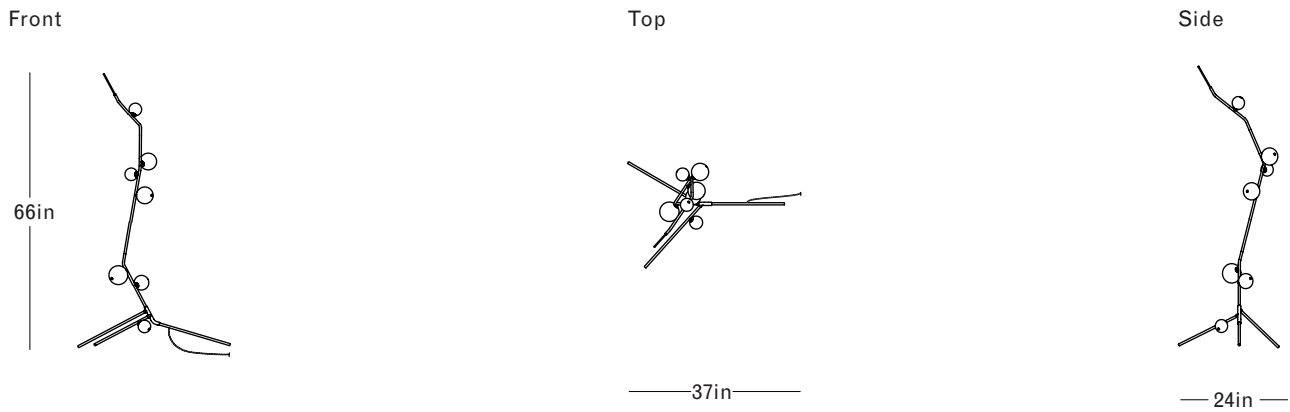

Vintage Brass  
White Glass

Finish Palette

Specifications

**DIMENSIONS**  
 Height: 66in / 168cm  
 Width: 37in / 94cm  
 Depth: 24in / 61cm  
 Weight: 20lb / 9kg

**MATERIALS**  
 Machined brass, hand-blown glass, 24k gold foil

**BULBS**  
 G4 / 12v / 1.2w / 2700k / dimmable LED,  
 integrated transformer provided  
 Maximum Fixture Wattage: 8.4w

**PLUG**  
 110v North American 2-prong  
 220v C-type  
 Other plug types available by request