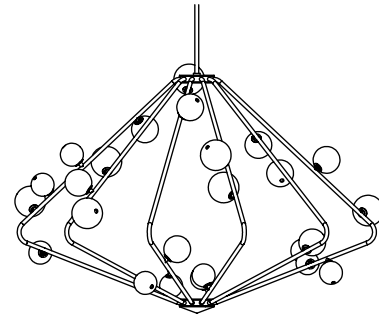

Brushed Brass
White Glass with 24k Gold Foil

Front

Top

Side

Finish Palette

Brushed Brass

Vintage Brass

Oil Rubbed Bronze

Satin Nickel

White Glass

White Glass with
24k Gold Foil

Specifications

DIMENSIONS

Height: 33in / 84cm

Width: 47in / 119cm

Depth: 48in / 122cm

Minimum Drop: 37in / 94cm

Weight: 60lb / 27kg*

*Reinforced junction box required

SUSPENSION

Ships with 36in or 72in stem, can be cut to length on site

CANOPY

Ø5in x H1.5in

MATERIALS