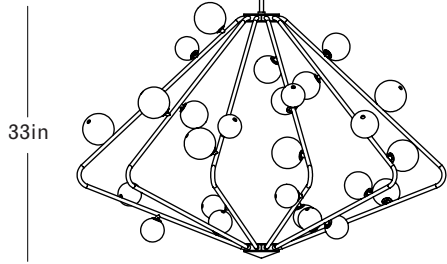

Brushed Brass
White Glass with 24k Gold Foil

Front

Top

Side

Finish Palette

Brushed Brass

Vintage Brass

Oil Rubbed Bronze

Satin Nickel

White Glass

White Glass with
24k Gold Foil

Specifications

DIMENSIONS

Height: 33in / 84cm

Width: 47in / 119cm

Depth: 48in / 122cm

Minimum Drop: 37in / 94cm

Weight: 60lb / 27kg*

*Reinforced junction box required

SUSPENSION

Ships with 36in or 72in stem, can be cut to length on site

CANOPY

Ø5in x H1.5in

MATERIALS