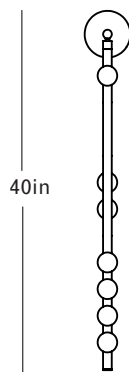

Mottled Brass  
White Glass

Front

Finish Palette

Mottled Brass

Tarnished Nickel

Luna

Oil Rubbed Bronze

White Glass

Top

-5in-

Side

-7in-

Specifications

DIMENSIONS

Height: 40in / 102cm

Width: 5in / 13cm

Depth: 7in / 18cm

Weight: 14lb / 6kg

MOUNTING

Ø5in x D1.5in Backplate with fixed post

MATERIALS

Brass, mold-blown glass

BULBS

G4 / 12v / 1.2w / 2700k / dimmable LED,  
transformer provided

Maximum Fixture Wattage: 8.4w

UL, cUL (120V) Certified

Inspiration

Inspired by utilitarian rows of bare bulbs on New York City's subway and the work of Piet Mondrian, Lindsey challenged herself to be reductive in the number of unique elements in this collection. Using brass tubing and mold-blown mini glass globes, her goal was to find the wild spirit within a seemingly rigid form.