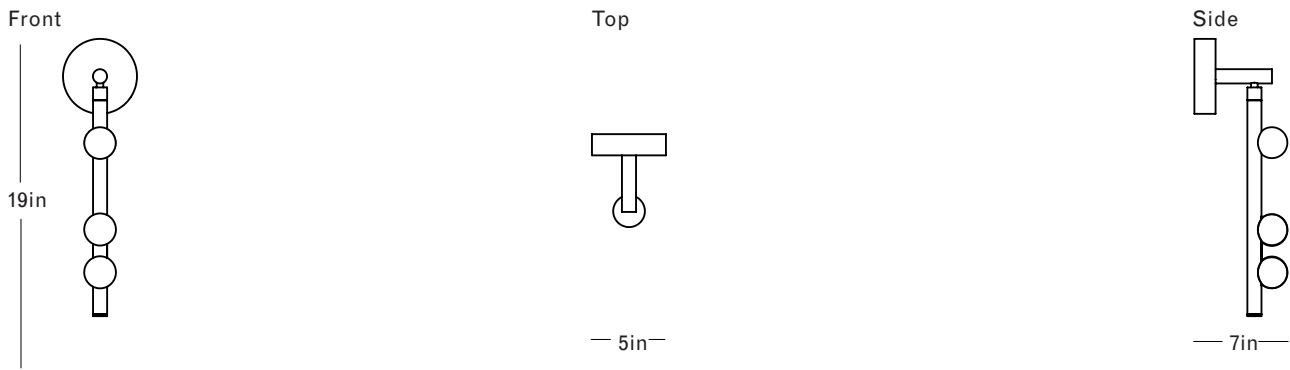

Oil Rubbed Bronze
White Glass

Finish Palette

Specifications

DIMENSIONS
 Height: 19in / 48cm
 Width: 5in / 13cm
 Depth: 7in / 18cm
 Weight: 6lb / 3kg

MOUNTING
 Ø5in x D1.5in Backplate with fixed post

MATERIALS
 Brass, mold-blown glass

BULBS
 G4 / 12v / 1.2w / 2700k / dimmable LED,
 transformer provided
 Maximum Fixture Wattage: 3.6w

 **UL, cUL (120V) Certified**

White Glass

Inspiration

Inspired by utilitarian rows of bare bulbs on New York City's subway and the work of Piet Mondrian, Lindsey challenged herself to be reductive in the number of unique elements in this collection. Using brass tubing and mold-blown mini glass globes, her goal was to find the wild spirit within a seemingly rigid form.