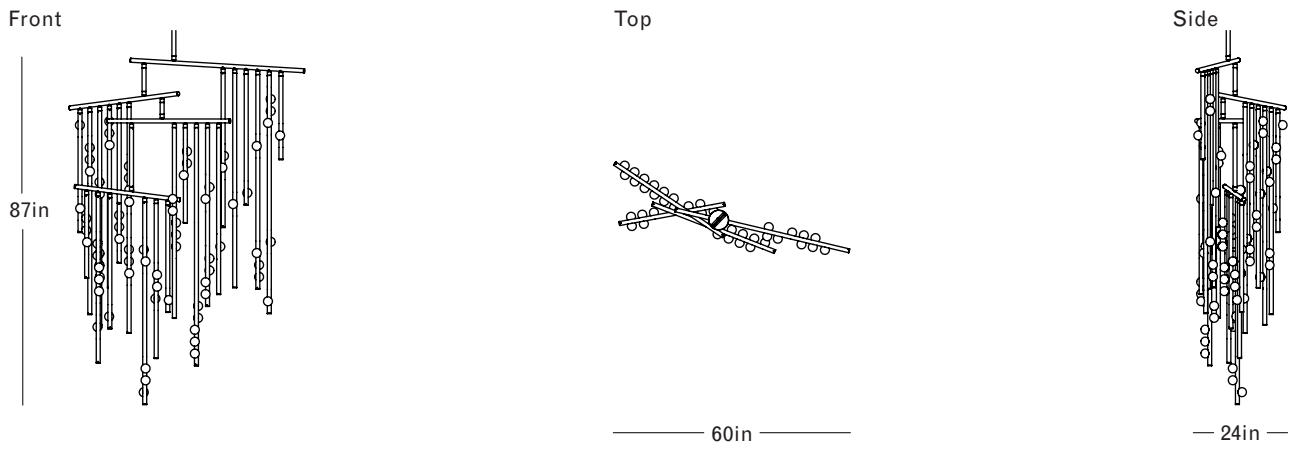

Mottled Brass
White Glass

Finish Palette

Specifications

DIMENSIONS
 Height: 87in / 221cm
 Width: 60in / 152cm
 Depth: 24in / 61cm
 Minimum Drop: 92in / 234cm
 Weight: 94lb / 43kg*
 *Reinforced junction box required

SUSPENSION
 Illuminated and non-illuminated stems available, additional fees apply, see Stem Menu

CANOPY
 Ø5in x H3in

MATERIALS
 Brass, mold-blown glass

BULBS
 G4 / 12v / 1.2w / 2700k / dimmable LED, transformer provided
 Maximum Fixture Wattage: 91.2w*
 *Illuminated stems not included

DS.76.01 with 12in Fixed Length Illuminated Stem

Overall Drop Length: 104in
 Total Bulbs: 79
 Total Wattage: 94.8w
 Total List Price: \$94,800

104in

*max
116in

*12in Non-illuminated, adjustable length stem can be included for range from 104in-116in

DS.76.01 with 24in Fixed Length Illuminated Stem

Overall Drop Length: 116in
 Total Bulbs: 81
 Total Wattage: 97.2w
 Total List Price: \$97,200

116in

*max
128in

*12in Non-illuminated, adjustable length stem can be included for range from 116in-128in