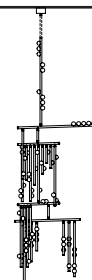

Oil Rubbed Bronze

White Glass

Specifications

DIMENSIONS

Height: 91in / 231cm

Width: 47in / 119cm

Depth: 33in / 84cm

Minimum Drop: 96in / 244cm

DS.59.01 with 24in Fixed Length Illuminated Stem

Overall Drop Length: 120in
 Total Bulbs: 64
 Total Wattage: 76.8w
 Total List Price: \$76,800

120in

*max
132in

*12in Non-illuminated, adjustable length stem
 can be included for range from 120in–132in

DS.59.01 with 36in Fixed Length Illuminated Stem

Overall Drop Length: 132in
 Total Bulbs: 66
 Total Wattage: 79.2w
 Total List Price: \$79,200

132in

*max
144in

*12in Non-illuminated, adjustable length stem
 can be included for range from 132in–144in

DS.59.01 with 48in Fixed Length Illuminated Stem

Overall Drop Length: 144in
 Total Bulbs: 68
 Total Wattage: 81.6w
 Total List Price: \$81,600

144in

*max
156in

*12in Non-illuminated, adjustable length stem
 can be included for range from 144in–156in