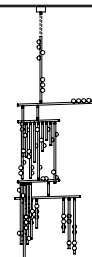

Oil Rubbed Bronze

White Glass

Specifications

DIMENSIONS

Height: 91in / 231cm

Width: 47in / 119cm

Depth: 33in / 84cm

Minimum Drop: 96in / 244cm

DS.59.01 with 12in Fixed Length Illuminated Stem

Overall Drop Length: 108in
 Total Bulbs: 62
 Total Wattage: 74.4w
 Total List Price: \$74,400

108in

*max
120in

*12in Non-illuminated, adjustable length stem
 can be included for range from 108in–120in

DS.59.01 with 24in Fixed Length Illuminated Stem

Overall Drop Length: 120in
 Total Bulbs: 64
 Total Wattage: 76.8w
 Total List Price: \$76,800

120in

*max
132in

*12in Non-illuminated, adjustable length stem
 can be included for range from 120in–132in

DS.59.01 with 36in Fixed Length Illuminated Stem

Overall Drop Length: 132in
 Total Bulbs: 66
 Total Wattage: 79.2w
 Total List Price: \$79,200

132in

*max
144in

*12in Non-illuminated, adjustable length stem
 can be included for range from 132in–144in