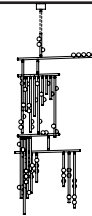

Oil Rubbed Bronze

White Glass

Specifications

DIMENSIONS

Height: 91in / 231cm

Width: 47in / 119cm

Depth: 33in / 84cm

Minimum Drop: 96in / 244cm

BULBS

G4 / 12v / 1.2w / 2700k / dimmable LED, transformer provided

Maximum Fixture Wattage: 70.8w*

*Illuminated stems not included

UL, cUL (120V) Certified

Inspiration

Inspired by utilitarian rows of bare bulbs on New York City's subway and the work of Piet Mondrian, Lindsey challenged herself to be reductive in the number of unique elements in this collection. Using brass tubing and mold-blown mini glass globes, her goal was to find the wild spirit within a seemingly rigid form.

DS.59.01 with 12in Fixed Length Illuminated Stem

Overall Drop Length: 108in
 Total Bulbs: 62
 Total Wattage: 74.4w
 Total List Price: \$74,400

108in

*max
120in

*12in Non-illuminated, adjustable length stem
 can be included for range from 108in–120in

DS.59.01 with 24in Fixed Length Illuminated Stem

Overall Drop Length: 120in
 Total Bulbs: 64
 Total Wattage: 76.8w
 Total List Price: \$76,800

120in

*max
132in

*12in Non-illuminated, adjustable length stem
 can be included for range from 120in–132in