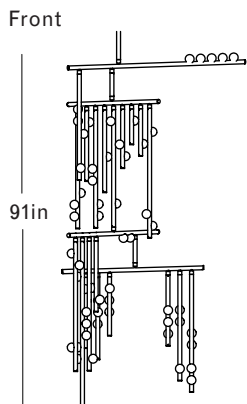

91in

47in

33in

Finish Palette

Specifications

DIMENSIONS

Height: 91in / 231cm

Width: 47in / 119cm

Depth: 33in / 84cm

Minimum Drop: 96in / 244cm

Weight: 118lb / 54kg*

*Reinforced junction box required

SUSPENSION

Illuminated and non-illuminated stems available, additional fees apply, see Stem Menu

CANOPY

Ø5in x H3in

MATERIALS

Brass, mold-blown glass

BULBS

G4 / 12v / 1.2w / 2700k / dimmable LED, transformer provided

Maximum Fixture Wattage: 70.8w*

*Illuminated stems not included

UL, cUL (120V) Certified

Inspiration

Inspired by utilitarian rows of bare bulbs on New York City's subway and the work of Piet Mondrian, Lindsey challenged herself to be reductive in the number of unique elements in this collection. Using brass tubing and mold-blown mini glass globes, her goal was to find the wild spirit within a seemingly rigid form.