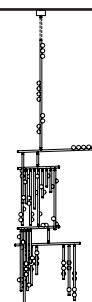

Oil Rubbed Bronze

White Glass

Specifications

DIMENSIONS

Height: 91in / 231cm

Width: 47in / 119cm

Depth: 33in / 84cm

Minimum Drop: 96in / 244cm

DS.59.01 with 36in Fixed Length Illuminated Stem

Overall Drop Length: 132in
 Total Bulbs: 66
 Total Wattage: 79.2w
 Total List Price: \$79,200

132in

*max
144in

*12in Non-illuminated, adjustable length stem
 can be included for range from 132in–144in

DS.59.01 with 48in Fixed Length Illuminated Stem

Overall Drop Length: 144in
 Total Bulbs: 68
 Total Wattage: 81.6w
 Total List Price: \$81,600

144in

*max
156in

*12in Non-illuminated, adjustable length stem
 can be included for range from 144in–156in

DS.59.01 with 60in Fixed Length Illuminated Stem

Overall Drop Length: 156in
 Total Bulbs: 70
 Total Wattage: 84w
 Total List Price: \$84,000

156in

*max
168in

*12in Non-illuminated, adjustable length stem
 can be included for range from 156in–168in