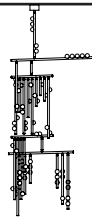

Oil Rubbed Bronze

White Glass

Specifications

DIMENSIONS

Height: 91in / 231cm

Width: 47in / 119cm

Depth: 33in / 84cm

Minimum Drop: 96in / 244cm

DS.59.01 with 12in Fixed Length Illuminated Stem

Overall Drop Length: 108in
 Total Bulbs: 62
 Total Wattage: 74.4w
 Total List Price: \$74,400

108in

*max
120in

*12in Non-illuminated, adjustable length stem
 can be included for range from 108in–120in

DS.59.01 with 24in Fixed Length Illuminated Stem

Overall Drop Length: 120in
 Total Bulbs: 64
 Total Wattage: 76.8w
 Total List Price: \$76,800

120in

*max
132in

*12in Non-illuminated, adjustable length stem
 can be included for range from 120in–132in

DS.59.01 with 36in Fixed Length Illuminated Stem

Overall Drop Length: 132in
 Total Bulbs: 66
 Total Wattage: 79.2w
 Total List Price: \$79,200

132in

*max
144in

*12in Non-illuminated, adjustable length stem
 can be included for range from 132in–144in