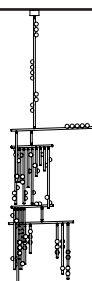

Oil Rubbed Bronze

White Glass

Specifications

DIMENSIONS

Height: 91in / 231cm

Width: 47in / 119cm

Depth: 33in / 84cm

Minimum Drop: 96in / 244cm

DS.59.01 with 36in Fixed Length Illuminated Stem

Overall Drop Length: 132in
 Total Bulbs: 66
 Total Wattage: 79.2w
 Total List Price: \$79,200

132in

*max
144in

*12in Non-illuminated, adjustable length stem
 can be included for range from 132in–144in

DS.59.01 with 48in Fixed Length Illuminated Stem

Overall Drop Length: 144in
 Total Bulbs: 68
 Total Wattage: 81.6w
 Total List Price: \$81,600

144in

*max
156in

*12in Non-illuminated, adjustable length stem
 can be included for range from 144in–156in

DS.59.01 with 60in Fixed Length Illuminated Stem

Overall Drop Length: 156in
 Total Bulbs: 70
 Total Wattage: 84w
 Total List Price: \$84,000

156in

*max
168in

*12in Non-illuminated, adjustable length stem
 can be included for range from 156in–168in