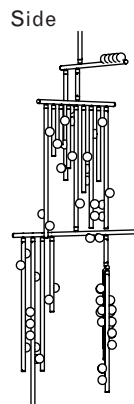

Mottled Brass
White Glass
Illuminated Stem

91in

47in

33in

Finish Palette

Mottled Brass

Tarnished Nickel

Luna

Oil Rubbed Bronze

White Glass

Specifications

DIMENSIONS

Height: 91in / 231cm

Width: 47in / 119cm

Depth: 33in / 84cm

Minimum Drop: 96in / 244cm

Weight: 118lb / 54kg*

*Reinforced junction box required

SUSPENSION

Illuminated and non-illuminated stems available, additional fees apply, see Stem Menu

CANOPY

Ø5in x H3in

MATERIALS

Brass, mold-blown glass

BULBS

G4 / 12v / 1.2w / 2700k / dimmable LED, transformer provided

Maximum Fixture Wattage: 70.8w*

*Illuminated stems not included

UL, cUL (120V) Certified

Inspiration

Inspired by utilitarian rows of bare bulbs on New York City's subway and the work of Piet Mondrian, Lindsey challenged herself to be reductive in the number of unique elements in this collection. Using brass tubing and mold-blown mini glass globes, her goal was to find the wild spirit within a seemingly rigid form.