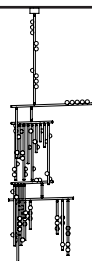

Oil Rubbed Bronze

White Glass

Specifications

DIMENSIONS

Height: 91in / 231cm

Width: 47in / 119cm

Depth: 33in / 84cm

Minimum Drop: 96in / 244cm

DS.59.01 with 24in Fixed Length Illuminated Stem

Overall Drop Length: 120in
 Total Bulbs: 64
 Total Wattage: 76.8w
 Total List Price: \$76,800

120in

*max
132in

*12in Non-illuminated, adjustable length stem
 can be included for range from 120in–132in

DS.59.01 with 36in Fixed Length Illuminated Stem

Overall Drop Length: 132in
 Total Bulbs: 66
 Total Wattage: 79.2w
 Total List Price: \$79,200

132in

*max
144in

*12in Non-illuminated, adjustable length stem
 can be included for range from 132in–144in

DS.59.01 with 48in Fixed Length Illuminated Stem

Overall Drop Length: 144in
 Total Bulbs: 68
 Total Wattage: 81.6w
 Total List Price: \$81,600

144in

*max
156in

*12in Non-illuminated, adjustable length stem
 can be included for range from 144in–156in