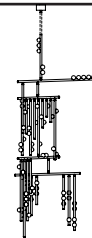

Oil Rubbed Bronze

White Glass

Specifications

DIMENSIONS

Height: 91in / 231cm

Width: 47in / 119cm

Depth: 33in / 84cm

Minimum Drop: 96in / 244cm

DS.59.01 with 12in Fixed Length Illuminated Stem

Overall Drop Length: 108in
 Total Bulbs: 62
 Total Wattage: 74.4w
 Total List Price: \$74,400

108in

*max
120in

*12in Non-illuminated, adjustable length stem
 can be included for range from 108in–120in

DS.59.01 with 24in Fixed Length Illuminated Stem

Overall Drop Length: 120in
 Total Bulbs: 64
 Total Wattage: 76.8w
 Total List Price: \$76,800

120in

*max
132in

*12in Non-illuminated, adjustable length stem
 can be included for range from 120in–132in

DS.59.01 with 36in Fixed Length Illuminated Stem

Overall Drop Length: 132in
 Total Bulbs: 66
 Total Wattage: 79.2w
 Total List Price: \$79,200

132in

*max
144in

*12in Non-illuminated, adjustable length stem
 can be included for range from 132in–144in