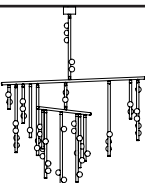

**SUSPENSION**  
 Illuminated and non-illuminated stems available, additional fees apply, see Stem Menu

**CANOPY**  
 Ø5in x H3in

**MATERIALS**  
 Brass, mold-blown glass

**BULBS**  
 G4 / 12v / 1.2w / 2700k / dimmable LED, transformer provided  
 Maximum Fixture Wattage: 50.4w\*  
 \*Illuminated stems not included

**DS.42.01 with 12in Fixed Length Illuminated Stem**

Overall Drop Length: 62in  
 Total Bulbs: 45  
 Total Wattage: 54w  
 Total List Price: \$54,000

62in

\*max  
74in

\*12in Non-illuminated, adjustable length stem can be included for range from 62in-74in

**DS.42.01 with 24in Fixed Length Illuminated Stem**

Overall Drop Length: 74in  
 Total Bulbs: 47  
 Total Wattage: 56.4w  
 Total List Price: \$56,400

74in

\*max  
86in

\*12in Non-illuminated, adjustable length stem can be included for range from 74in-86in

**DS.42.01 with 36in Fixed Length Illuminated Stem**

Overall Drop Length: 86in  
 Total Bulbs: 49  
 Total Wattage: 58.8w  
 Total List Price: \$58,800

86in

\*max  
98in

\*12in Non-illuminated, adjustable length stem can be included for range from 86in-98in