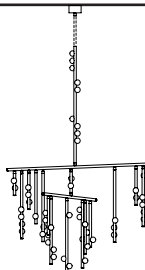

**SUSPENSION**  
 Illuminated and non-illuminated stems available, additional fees apply, see Stem Menu

**CANOPY**  
 Ø5in x H3in

**MATERIALS**  
 Brass, mold-blown glass

**BULBS**  
 G4 / 12v / 1.2w / 2700k / dimmable LED, transformer provided  
 Maximum Fixture Wattage: 50.4w\*  
 \*Illuminated stems not included

**DS.42.01 with 24in Fixed Length Illuminated Stem**

Overall Drop Length: 74in  
 Total Bulbs: 47  
 Total Wattage: 56.4w  
 Total List Price: \$56,400

74in

\*max  
86in

\*12in Non-illuminated, adjustable length stem can be included for range from 74in-86in

**DS.42.01 with 36in Fixed Length Illuminated Stem**

Overall Drop Length: 86in  
 Total Bulbs: 49  
 Total Wattage: 58.8w  
 Total List Price: \$58,800

86in

\*max  
98in

\*12in Non-illuminated, adjustable length stem can be included for range from 86in-98in

**DS.42.01 with 48in Fixed Length Illuminated Stem**

Overall Drop Length: 98in  
 Total Bulbs: 51  
 Total Wattage: 61.2w  
 Total List Price: \$61,200

98in

\*max  
110in

\*12in Non-illuminated, adjustable length stem can be included for range from 98in-110in