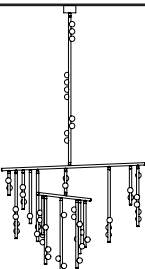

**DS.42.01 with 24in Fixed Length Illuminated Stem**

Overall Drop Length: 74in  
 Total Bulbs: 47  
 Total Wattage: 56.4w  
 Total List Price: \$56,400

74in

\*max  
86in

\*12in Non-illuminated, adjustable length stem can be included for range from 74in-86in

**DS.42.01 with 36in Fixed Length Illuminated Stem**

Overall Drop Length: 86in  
 Total Bulbs: 49  
 Total Wattage: 58.8w  
 Total List Price: \$58,800

86in

\*max  
98in

\*12in Non-illuminated, adjustable length stem can be included for range from 86in-98in

**DS.42.01 with 48in Fixed Length Illuminated Stem**

Overall Drop Length: 98in  
 Total Bulbs: 51  
 Total Wattage: 61.2w  
 Total List Price: \$61,200

98in

\*max  
110in

\*12in Non-illuminated, adjustable length stem can be included for range from 98in-110in

**DS.42.01 with 60in Fixed Length Illuminated Stem**

Overall Drop Length: 110in  
 Total Bulbs: 53  
 Total Wattage: 63.6w  
 Total List Price: \$63,600

110in

\*max  
122in

\*12in Non-illuminated, adjustable length stem can be included for range from 110in-122in