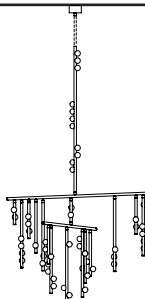

**DS.42.01 with 24in Fixed Length Illuminated Stem**

Overall Drop Length: 74in  
 Total Bulbs: 47  
 Total Wattage: 56.4w  
 Total List Price: \$56,400

74in

\*max  
86in

\*12in Non-illuminated, adjustable length stem can be included for range from 74in-86in

**DS.42.01 with 36in Fixed Length Illuminated Stem**

Overall Drop Length: 86in  
 Total Bulbs: 49  
 Total Wattage: 58.8w  
 Total List Price: \$58,800

86in

\*max  
98in

\*12in Non-illuminated, adjustable length stem can be included for range from 86in-98in

**DS.42.01 with 48in Fixed Length Illuminated Stem**

Overall Drop Length: 98in  
 Total Bulbs: 51  
 Total Wattage: 61.2w  
 Total List Price: \$61,200

98in

\*max  
110in

\*12in Non-illuminated, adjustable length stem can be included for range from 98in-110in

**DS.42.01 with 60in Fixed Length Illuminated Stem**

Overall Drop Length: 110in  
 Total Bulbs: 53  
 Total Wattage: 63.6w  
 Total List Price: \$63,600

110in

\*max  
122in

\*12in Non-illuminated, adjustable length stem can be included for range from 110in-122in