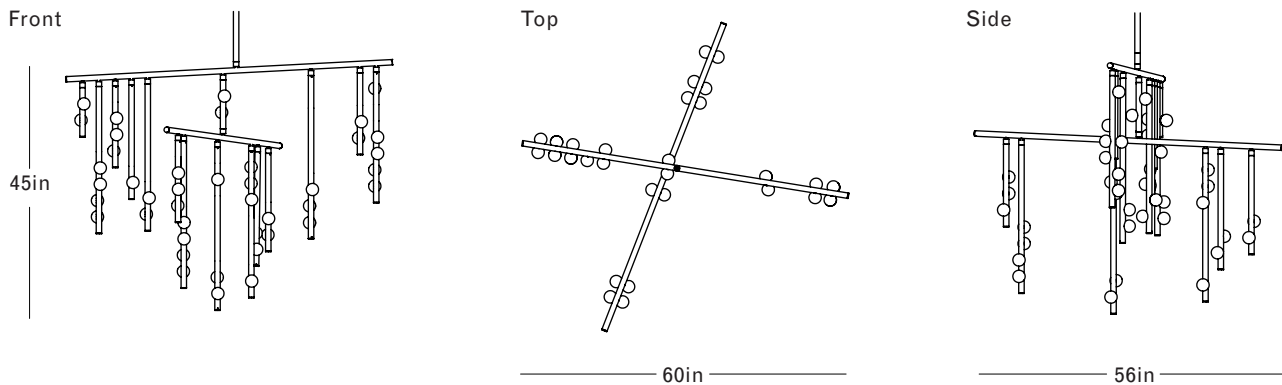

Oil Rubbed Bronze  
White Glass  
Non-Illuminated Stem

Finish Palette

Specifications

**DIMENSIONS**  
 Height: 45in / 114cm  
 Width: 60in / 152cm  
 Depth: 56in / 142cm  
 Minimum Drop: 51in / 130cm  
 Weight: 84lb / 38kg\*  
 \*Reinforced junction box required

**SUSPENSION**  
 Illuminated and non-illuminated stems available, additional fees apply, see Stem Menu

**CANOPY**  
 Ø5in x H3in

**MATERIALS**  
 Brass, mold-blown glass

**BULBS**  
 G4 / 12v / 1.2w / 2700k / dimmable LED, transformer provided  
 Maximum Fixture Wattage: 50.4w\*  
 \*Illuminated stems not included

**DS.42.01 with 12in Fixed Length Illuminated Stem**

Overall Drop Length: 62in  
 Total Bulbs: 45  
 Total Wattage: 54w  
 Total List Price: \$54,000

62in

\*max  
74in

\*12in Non-illuminated, adjustable length stem can be included for range from 62in-74in

**DS.42.01 with 24in Fixed Length Illuminated Stem**

Overall Drop Length: 74in  
 Total Bulbs: 47  
 Total Wattage: 56.4w  
 Total List Price: \$56,400

74in

\*max  
86in

\*12in Non-illuminated, adjustable length stem can be included for range from 74in-86in