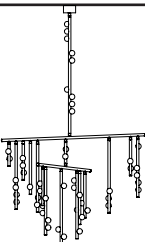

**SUSPENSION**  
 Illuminated and non-illuminated stems available, additional fees apply, see Stem Menu

**CANOPY**  
 Ø5in x H3in

**MATERIALS**  
 Brass, mold-blown glass

**BULBS**  
 G4 / 12v / 1.2w / 2700k / dimmable LED, transformer provided  
 Maximum Fixture Wattage: 50.4w\*  
 \*Illuminated stems not included

**DS.42.01 with 24in Fixed Length Illuminated Stem**

Overall Drop Length: 74in  
 Total Bulbs: 47  
 Total Wattage: 56.4w  
 Total List Price: \$56,400

74in

\*max  
86in

\*12in Non-illuminated, adjustable length stem can be included for range from 74in-86in

**DS.42.01 with 36in Fixed Length Illuminated Stem**

Overall Drop Length: 86in  
 Total Bulbs: 49  
 Total Wattage: 58.8w  
 Total List Price: \$58,800

86in

\*max  
98in

\*12in Non-illuminated, adjustable length stem can be included for range from 86in-98in

**DS.42.01 with 48in Fixed Length Illuminated Stem**

Overall Drop Length: 98in  
 Total Bulbs: 51  
 Total Wattage: 61.2w  
 Total List Price: \$61,200

98in

\*max  
110in

\*12in Non-illuminated, adjustable length stem can be included for range from 98in-110in