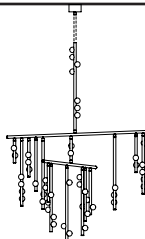

**DS.42.01 with 12in Fixed Length Illuminated Stem**

Overall Drop Length: 62in  
 Total Bulbs: 45  
 Total Wattage: 54w  
 Total List Price: \$54,000

62in

\*max  
74in

\*12in Non-illuminated, adjustable length stem can be included for range from 62in-74in

**DS.42.01 with 24in Fixed Length Illuminated Stem**

Overall Drop Length: 74in  
 Total Bulbs: 47  
 Total Wattage: 56.4w  
 Total List Price: \$56,400

74in

\*max  
86in

\*12in Non-illuminated, adjustable length stem can be included for range from 74in-86in

**DS.42.01 with 36in Fixed Length Illuminated Stem**

Overall Drop Length: 86in  
 Total Bulbs: 49  
 Total Wattage: 58.8w  
 Total List Price: \$58,800

86in

\*max  
98in

\*12in Non-illuminated, adjustable length stem can be included for range from 86in-98in

**DS.42.01 with 48in Fixed Length Illuminated Stem**

Overall Drop Length: 98in  
 Total Bulbs: 51  
 Total Wattage: 61.2w  
 Total List Price: \$61,200

98in

\*max  
110in

\*12in Non-illuminated, adjustable length stem can be included for range from 98in-110in