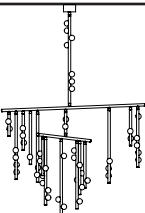

**SUSPENSION**  
 Illuminated and non-illuminated stems available, additional fees apply, see Stem Menu

**CANOPY**  
 Ø5in x H3in

**MATERIALS**  
 Brass, mold-blown glass

**BULBS**  
 G4 / 12v / 1.2w / 2700k / dimmable LED, transformer provided  
 Maximum Fixture Wattage: 50.4w\*  
 \*Illuminated stems not included

**DS.42.01 with 12in Fixed Length Illuminated Stem**

Overall Drop Length: 62in  
 Total Bulbs: 45  
 Total Wattage: 54w  
 Total List Price: \$54,000

62in

\*max  
74in

\*12in Non-illuminated, adjustable length stem can be included for range from 62in-74in

**DS.42.01 with 24in Fixed Length Illuminated Stem**

Overall Drop Length: 74in  
 Total Bulbs: 47  
 Total Wattage: 56.4w  
 Total List Price: \$56,400

74in

\*max  
86in

\*12in Non-illuminated, adjustable length stem can be included for range from 74in-86in

**DS.42.01 with 36in Fixed Length Illuminated Stem**

Overall Drop Length: 86in  
 Total Bulbs: 49  
 Total Wattage: 58.8w  
 Total List Price: \$58,800

86in

\*max  
98in

\*12in Non-illuminated, adjustable length stem can be included for range from 86in-98in