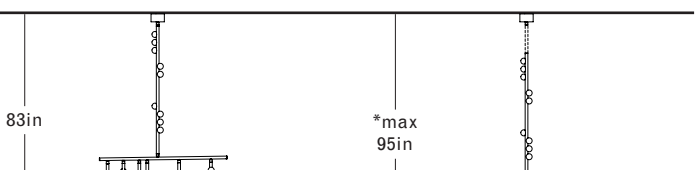

Oil Rubbed Bronze  
White Glass  
Non-Illuminated Stem

Finish Palette

Specifications

DIMENSIONS

Height: 30in / 76cm  
 Width: 48in / 122cm  
 Depth: 5in / 13cm  
 Minimum Drop: 36in / 91cm  
 Weight: 40lb / 18kg

DS.20.01 with 24in Fixed Length Illuminated Stem

Overall Drop Length: 59in  
Total Bulbs: 25  
Total Wattage: 30w  
Total List Price: \$25,000

\*12in Non-illuminated, adjustable length stem can be included for range from 59in-71in

DS.20.01 with 36in Fixed Length Illuminated Stem

Overall Drop Length: 71in  
Total Bulbs: 27  
Total Wattage: 32.4w  
Total List Price: \$27,000

\*12in Non-illuminated, adjustable length stem can be included for range from 71in-83in

DS.20.01 with 48in Fixed Length Illuminated Stem

Overall Drop Length: 83in  
Total Bulbs: 29  
Total Wattage: 34.8w  
Total List Price: \$29,000

\*12in Non-illuminated, adjustable length stem can be included for range from 83in-95in