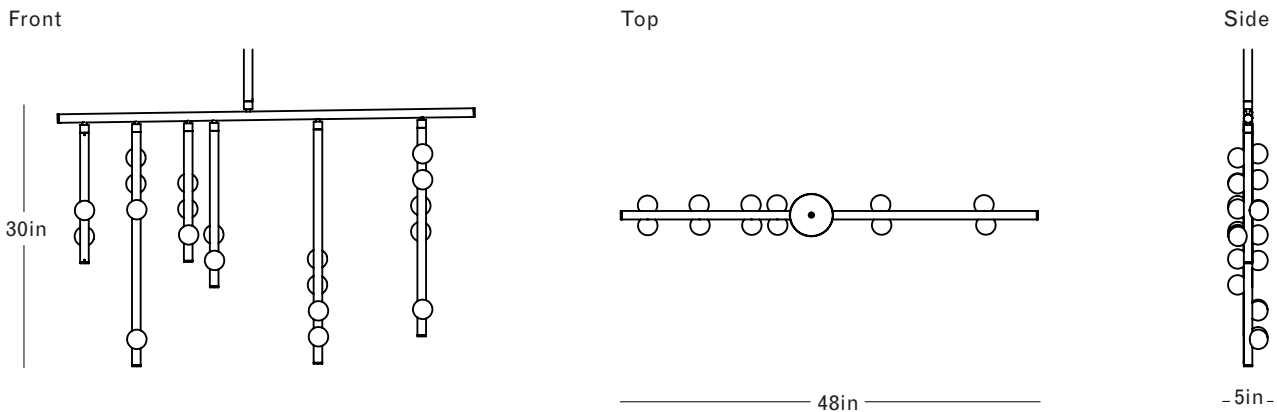

Oil Rubbed Bronze  
White Glass  
Non-Illuminated Stem

Finish Palette

Specifications

DIMENSIONS

Height: 30in / 76cm  
 Width: 48in / 122cm  
 Depth: 5in / 13cm  
 Minimum Drop: 36in / 91cm  
 Weight: 40lb / 18kg

SUSPENSION

Illuminated and non-illuminated stems available, additional fees apply, see Stem Menu

CANOPY

Ø5in x H3in

MATERIALS

Brass, mold-blown glass

BULBS

G4 / 12v / 1.2w / 2700k / dimmable LED, transformer provided  
 Maximum Fixture Wattage: 24w\*  
 \*Illuminated stems not included

DS.20.01 with 12in Fixed Length Illuminated Stem

Overall Drop Length: 47in  
Total Bulbs: 23  
Total Wattage: 27.6w  
Total List Price: \$23,000

\*12in Non-illuminated, adjustable length stem can be included for range from 47in-59in

DS.20.01 with 24in Fixed Length Illuminated Stem

Overall Drop Length: 59in  
Total Bulbs: 25  
Total Wattage: 30w  
Total List Price: \$25,000

\*12in Non-illuminated, adjustable length stem can be included for range from 59in-71in