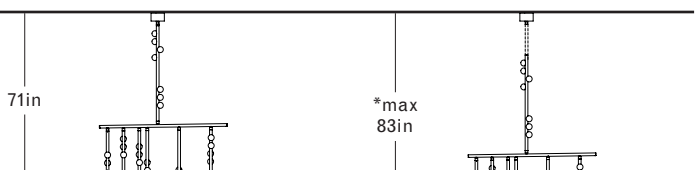

DS.20.01 with 12in Fixed Length Illuminated Stem

Overall Drop Length: 47in  
Total Bulbs: 23  
Total Wattage: 27.6w  
Total List Price: \$23,000

\*12in Non-illuminated, adjustable length stem can be included for range from 47in-59in

DS.20.01 with 24in Fixed Length Illuminated Stem

Overall Drop Length: 59in  
Total Bulbs: 25  
Total Wattage: 30w  
Total List Price: \$25,000

\*12in Non-illuminated, adjustable length stem can be included for range from 59in-71in

DS.20.01 with 36in Fixed Length Illuminated Stem

Overall Drop Length: 71in  
Total Bulbs: 27  
Total Wattage: 32.4w  
Total List Price: \$27,000

\*12in Non-illuminated, adjustable length stem can be included for range from 71in-83in

DS.20.01 with 48in Fixed Length Illuminated Stem

Overall Drop Length: 83in  
Total Bulbs: 29  
Total Wattage: 34.8w  
Total List Price: \$29,000

\*12in Non-illuminated, adjustable length stem can be included for range from 83in-95in