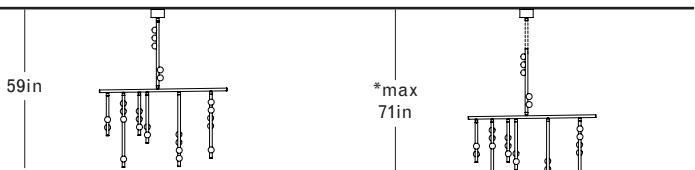

Oil Rubbed Bronze  
White Glass  
Non-Illuminated Stem

Finish Palette

Specifications

DIMENSIONS

Height: 30in / 76cm  
 Width: 48in / 122cm  
 Depth: 5in / 13cm  
 Minimum Drop: 36in / 91cm  
 Weight: 40lb / 18kg

DS.20.01 with 12in Fixed Length Illuminated Stem

Overall Drop Length: 47in  
Total Bulbs: 23  
Total Wattage: 27.6w  
Total List Price: \$23,000

\*12in Non-illuminated, adjustable length stem can be included for range from 47in-59in

DS.20.01 with 24in Fixed Length Illuminated Stem

Overall Drop Length: 59in  
Total Bulbs: 25  
Total Wattage: 30w  
Total List Price: \$25,000

\*12in Non-illuminated, adjustable length stem can be included for range from 59in-71in

DS.20.01 with 36in Fixed Length Illuminated Stem

Overall Drop Length: 71in  
Total Bulbs: 27  
Total Wattage: 32.4w  
Total List Price: \$27,000

\*12in Non-illuminated, adjustable length stem can be included for range from 71in-83in