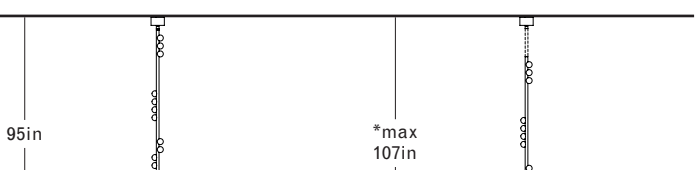

Oil Rubbed Bronze  
White Glass  
Non-Illuminated Stem

Finish Palette

Specifications

DIMENSIONS

Height: 30in / 76cm  
 Width: 48in / 122cm  
 Depth: 5in / 13cm  
 Minimum Drop: 36in / 91cm  
 Weight: 40lb / 18kg

DS.20.01 with 36in Fixed Length Illuminated Stem

Overall Drop Length: 71in  
Total Bulbs: 27  
Total Wattage: 32.4w  
Total List Price: \$27,000

\*12in Non-illuminated, adjustable length stem can be included for range from 71in-83in

DS.20.01 with 48in Fixed Length Illuminated Stem

Overall Drop Length: 83in  
Total Bulbs: 29  
Total Wattage: 34.8w  
Total List Price: \$29,000

\*12in Non-illuminated, adjustable length stem can be included for range from 83in-95in

DS.20.01 with 60in Fixed Length Illuminated Stem

Overall Drop Length: 95in  
Total Bulbs: 31  
Total Wattage: 37.2w  
Total List Price: \$31,000

\*12in Non-illuminated, adjustable length stem can be included for range from 95in-107in