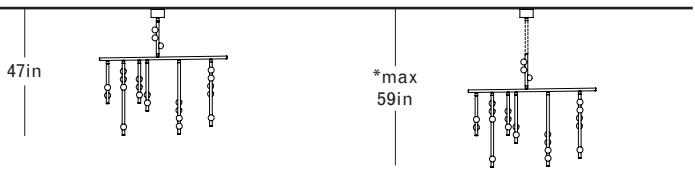

Oil Rubbed Bronze  
White Glass  
Non-Illuminated Stem

Finish Palette

Specifications

DIMENSIONS

Height: 30in / 76cm  
 Width: 48in / 122cm  
 Depth: 5in / 13cm  
 Minimum Drop: 36in / 91cm  
 Weight: 40lb / 18kg

SUSPENSION

Illuminated and non-illuminated stems available, additional fees apply, see Stem Menu

CANOPY

Ø5in x H3in

MATERIALS

Brass, mold-blown glass

BULBS

G4 / 12v / 1.2w / 2700k / dimmable LED, transformer provided  
 Maximum Fixture Wattage: 24w\*  
 \*Illuminated stems not included

DS.20.01 with 12in Fixed Length Illuminated Stem

Overall Drop Length: 47in  
Total Bulbs: 23  
Total Wattage: 27.6w  
Total List Price: \$23,000

\*12in Non-illuminated, adjustable length stem can be included for range from 47in-59in

DS.20.01 with 24in Fixed Length Illuminated Stem

Overall Drop Length: 59in  
Total Bulbs: 25  
Total Wattage: 30w  
Total List Price: \$25,000

\*12in Non-illuminated, adjustable length stem can be included for range from 59in-71in