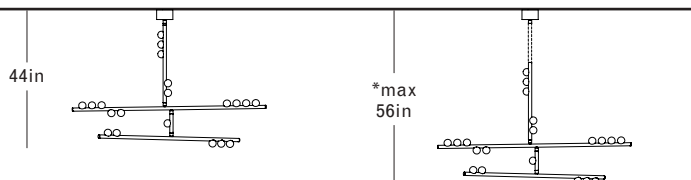

Mottled Brass
White Glass
Illuminated Stem

Finish Palette

Specifications

DIMENSIONS

Height: 15in / 38cm
 Width: 60in / 152cm
 Depth: 30in / 76cm
 Minimum Drop: 20in / 51cm
 Weight: 30lb / 14kg

SUSPENSION

Illuminated and non-illuminated stems available, additional fees apply, see Stem Menu

White Glass

DS.15.01 with Fixed Length 12in Illuminated Stem

Overall Drop Length: 32in
 Total Bulbs: 18
 Total Wattage: 21.6w
 Total List Price: \$21,600

*12in Non-illuminated, adjustable length stem can be included for range from 32in–44in

DS.15.01 with Fixed Length 24in Illuminated Stem

Overall Drop Length: 44in
 Total Bulbs: 20
 Total Wattage: 24w
 Total List Price: \$24,000

*12in Non-illuminated, adjustable length stem can be included for range from 44in–56in

DS.15.01 with 36in Fixed Length Illuminated Stem

Overall Drop Length: 56in
 Total Bulbs: 22
 Total Wattage: 26.4w
 Total List Price: \$26,400

*12in Non-illuminated, adjustable length stem can be included for range from 56in–68in