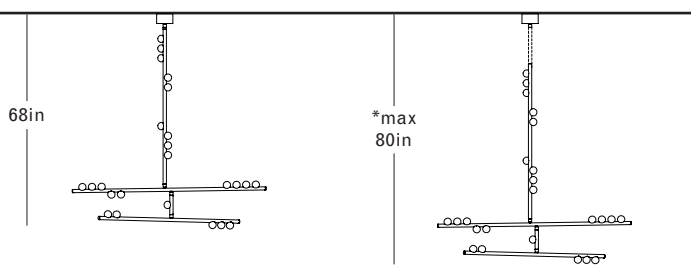

Mottled Brass
White Glass
Illuminated Stem

Finish Palette

Specifications

DIMENSIONS

Height: 15in / 38cm
 Width: 60in / 152cm
 Depth: 30in / 76cm
 Minimum Drop: 20in / 51cm
 Weight: 30lb / 14kg

SUSPENSION

Illuminated and non-illuminated stems available, additional fees apply, see Stem Menu

DS.15.01 with Fixed Length 24in Illuminated Stem

Overall Drop Length: 44in
 Total Bulbs: 20
 Total Wattage: 24w
 Total List Price: \$24,000

*12in Non-illuminated, adjustable length stem can be included for range from 44in–56in

DS.15.01 with 36in Fixed Length Illuminated Stem

Overall Drop Length: 56in
 Total Bulbs: 22
 Total Wattage: 26.4w
 Total List Price: \$26,400

*12in Non-illuminated, adjustable length stem can be included for range from 56in–68in

DS.15.01 with 48in Fixed Length Illuminated Stem

Overall Drop Length: 68in
 Total Bulbs: 24
 Total Wattage: 28.8w
 Total List Price: \$28,800

*12in Non-illuminated, adjustable length stem can be included for range from 68in–80in