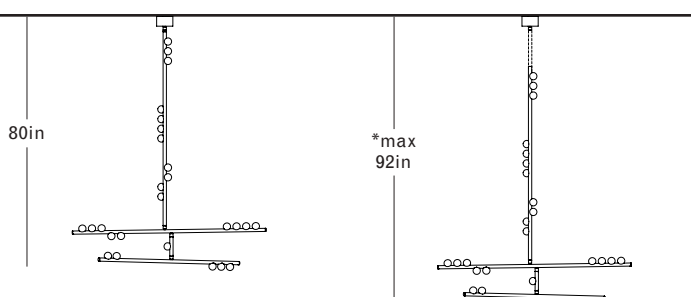

Mottled Brass
White Glass
Illuminated Stem

Finish Palette

Specifications

DIMENSIONS

Height: 15in / 38cm
 Width: 60in / 152cm
 Depth: 30in / 76cm
 Minimum Drop: 20in / 51cm
 Weight: 30lb / 14kg

SUSPENSION

Illuminated and non-illuminated stems available, additional fees apply, see Stem Menu

DS.15.01 with 36in Fixed Length Illuminated Stem

Overall Drop Length: 56in
 Total Bulbs: 22
 Total Wattage: 26.4w
 Total List Price: \$26,400

*12in Non-illuminated, adjustable length stem can be included for range from 56in–68in

DS.15.01 with 48in Fixed Length Illuminated Stem

Overall Drop Length: 68in
 Total Bulbs: 24
 Total Wattage: 28.8w
 Total List Price: \$28,800

*12in Non-illuminated, adjustable length stem can be included for range from 68in–80in

DS.15.01 with 60in Fixed Length Illuminated Stem

Overall Drop Length: 80in
 Total Bulbs: 26
 Total Wattage: 31.2w
 Total List Price: \$31,200

*12in Non-illuminated, adjustable length stem can be included for range from 80in–92in