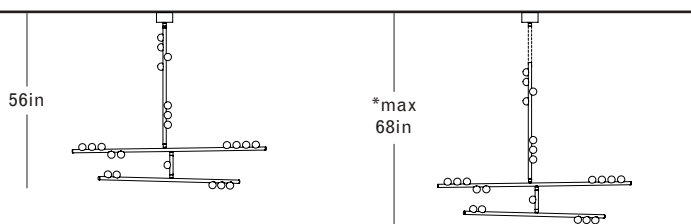

Mottled Brass
White Glass
Illuminated Stem

Finish Palette

Specifications

DIMENSIONS

Height: 15in / 38cm
 Width: 60in / 152cm
 Depth: 30in / 76cm
 Minimum Drop: 20in / 51cm
 Weight: 30lb / 14kg

SUSPENSION

Illuminated and non-illuminated stems available, additional fees apply, see Stem Menu

White Glass

DS.15.01 with Fixed Length 12in Illuminated Stem

Overall Drop Length: 32in
 Total Bulbs: 18
 Total Wattage: 21.6w
 Total List Price: \$21,600

*12in Non-illuminated, adjustable length stem can be included for range from 32in–44in

DS.15.01 with Fixed Length 24in Illuminated Stem

Overall Drop Length: 44in
 Total Bulbs: 20
 Total Wattage: 24w
 Total List Price: \$24,000

*12in Non-illuminated, adjustable length stem can be included for range from 44in–56in

DS.15.01 with 36in Fixed Length Illuminated Stem

Overall Drop Length: 56in
 Total Bulbs: 22
 Total Wattage: 26.4w
 Total List Price: \$26,400

*12in Non-illuminated, adjustable length stem can be included for range from 56in–68in