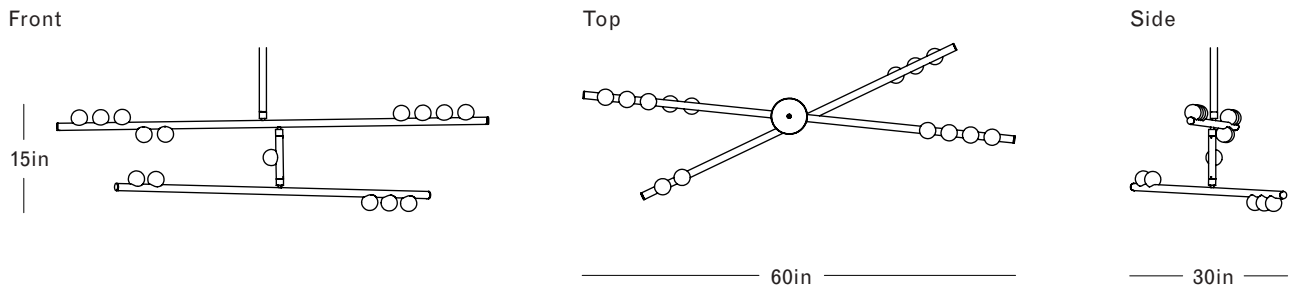

Mottled Brass
White Glass
Illuminated Stem

Finish Palette

Specifications

DIMENSIONS

Height: 15in / 38cm
 Width: 60in / 152cm
 Depth: 30in / 76cm
 Minimum Drop: 20in / 51cm
 Weight: 30lb / 14kg

SUSPENSION

Illuminated and non-illuminated stems available, additional fees apply, see Stem Menu

CANOPY

Ø5in x H3in

MATERIALS

Brass, mold-blown glass

BULBS

G4 / 12v / 1.2w / 2700k / dimmable LED, transformer provided
 Maximum Fixture Wattage: 18w*
 *Illuminated stems not included

UL, cUL (120V) Certified

White Glass

DS.15.01 with Fixed Length 12in Illuminated Stem

Overall Drop Length: 32in
 Total Bulbs: 18
 Total Wattage: 21.6w
 Total List Price: \$21,600

*12in Non-illuminated, adjustable length stem can be included for range from 32in–44in

DS.15.01 with Fixed Length 24in Illuminated Stem

Overall Drop Length: 44in
 Total Bulbs: 20
 Total Wattage: 24w
 Total List Price: \$24,000

*12in Non-illuminated, adjustable length stem can be included for range from 44in–56in