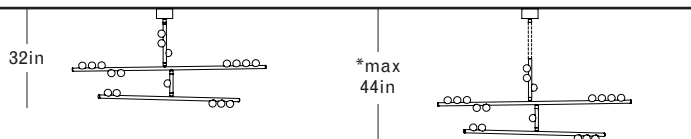

Mottled Brass
White Glass
Illuminated Stem

Finish Palette

Specifications

DIMENSIONS

Height: 15in / 38cm
 Width: 60in / 152cm
 Depth: 30in / 76cm
 Minimum Drop: 20in / 51cm
 Weight: 30lb / 14kg

SUSPENSION

Illuminated and non-illuminated stems available, additional fees apply, see Stem Menu

CANOPY

Ø5in x H3in

MATERIALS

Brass, mold-blown glass

BULBS

G4 / 12v / 1.2w / 2700k / dimmable LED, transformer provided
 Maximum Fixture Wattage: 18w*
 *Illuminated stems not included

UL, cUL (120V) Certified

White Glass

DS.15.01 with Fixed Length 12in Illuminated Stem

Overall Drop Length: 32in
 Total Bulbs: 18
 Total Wattage: 21.6w
 Total List Price: \$21,600

*12in Non-illuminated, adjustable length stem can be included for range from 32in–44in

DS.15.01 with Fixed Length 24in Illuminated Stem

Overall Drop Length: 44in
 Total Bulbs: 20
 Total Wattage: 24w
 Total List Price: \$24,000

*12in Non-illuminated, adjustable length stem can be included for range from 44in–56in