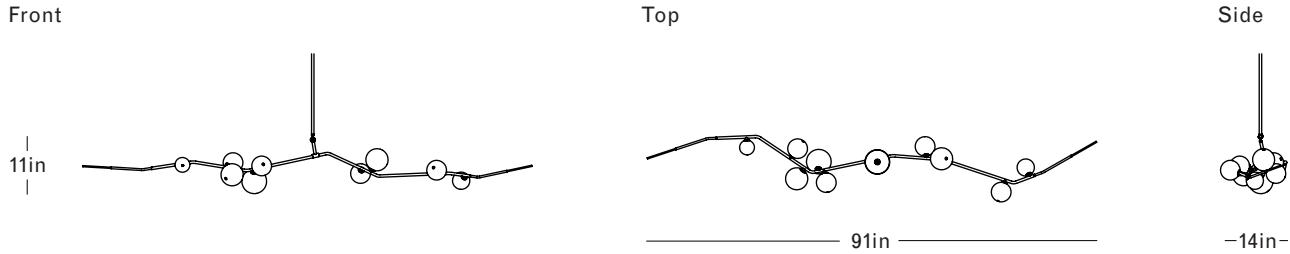

Brushed Brass
White Glass with 24k Gold Foil

Finish Palette

Specifications

DIMENSIONS

Height: 11in / 28cm
 Width: 91in / 231cm
 Depth: 14in / 36cm
 Minimum Drop: 15in / 38cm
 Weight: 27lb / 12kg

SUSPENSION

Ships with 36in or 72in stem, can be cut to length on site

CANOPY

Ø5in x H.25in

MATERIALS

Machined brass, hand-blown glass, 24k gold foil

BULBS

G4 / 12v / 1.2w / 2700k / dimmable LED, transformer provided
 Maximum Fixture Wattage: 10.8w