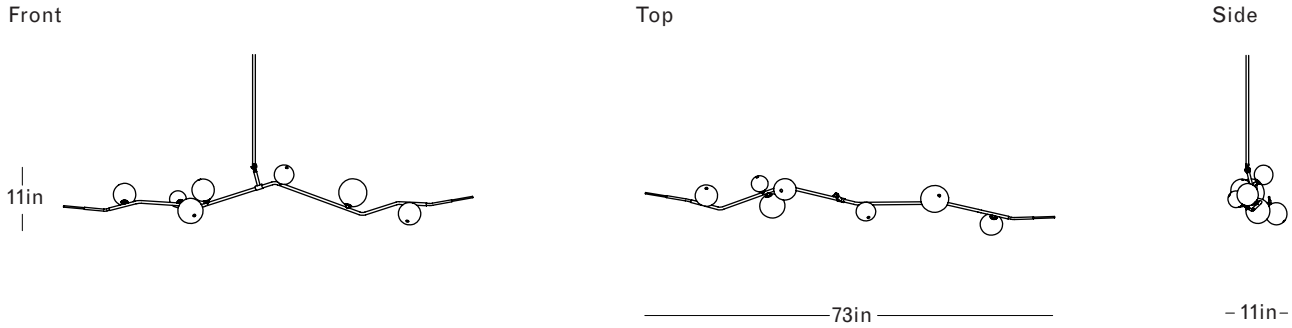

Brushed Brass  
White Glass with 24k Gold Foil

Finish Palette

Specifications

DIMENSIONS

Height: 11in / 28cm  
 Width: 73in / 185cm  
 Depth: 11in / 28cm  
 Minimum Drop: 15in / 38cm  
 Weight: 14lb / 6kg

SUSPENSION

Ships with 36in or 72in stem, can be cut to length on site

CANOPY

Ø5in x H.25in

MATERIALS

Machined brass, hand-blown glass, 24k gold foil

BULBS

G4 / 12v / 1.2w / 2700k / dimmable LED, transformer provided  
 Maximum Fixture Wattage: 8.4w