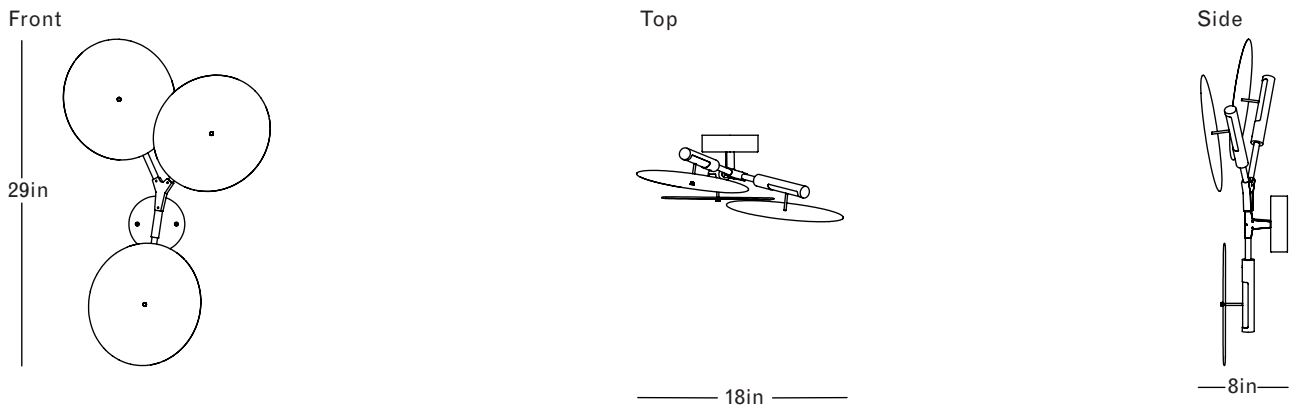

Brushed Brass
Porcelain Discs

Finish Palette

Specifications

DIMENSIONS

Height: 29in / 74cm
 Width: 18in / 47cm
 Depth: 8in / 20cm
 Weight: 9lb / 4kg

MOUNTING

Ø5in x H1.5in Backplate

MATERIALS

Machined brass and porcelain, earthenware, or hammered bronze

BULBS

24v / 2w / 2700k / dimmable integrated LED*, transformer provided
 Maximum Fixture Wattage: 18w

*Replacement bulbs available exclusively through Lindsey Adelman Studio

UL, cUL (120V) Certified

Inspiration

Branching Disc was a natural evolution of Branching Bubble, and an exercise in new ways of spreading light throughout a room. Shade options include wafer-thin slices of porcelain that filter light like afternoon sun through a canopy, lightweight hammered bronze domes that reflect and refract light, and hand-formed earthenware shades that give a soft yet graphic glow.