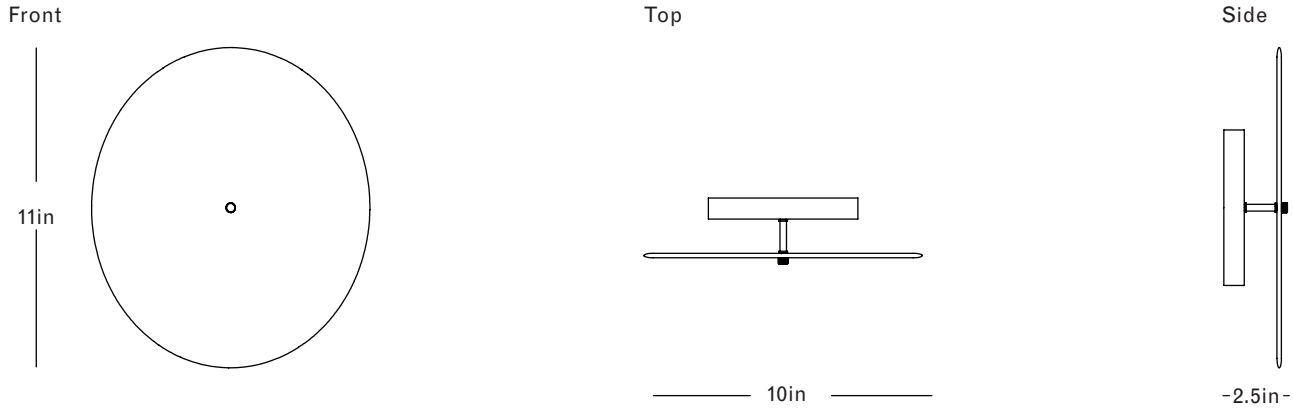

Brushed Brass  
Porcelain Disc

Finish Palette

Specifications

Brushed Brass

Satin Nickel

Vintage Brass

Oil Rubbed Bronze

Porcelain Disc

DIMENSIONS

Height: 11in / 28cm  
 Width: 10in / 26cm  
 Depth: 2.5in / 6cm  
 Weight: 3lb / 2kg

\*Due to the handcrafted nature of each porcelain disc, fixture height and width may vary up to 1in

MOUNTING

Ø5in x D.75in Backplate with fixed post

MATERIALS

Machined brass, unglazed porcelain

BULBS

24v / 6w / 2700k / dimmable integrated LED\*,  
 transformer provided  
 Maximum Fixture Wattage: 6w

Inspiration

Branching Disc was a natural evolution of Branching Bubble, and an exercise in new ways of spreading light throughout a room. Reminiscent of Lindsey's ongoing exploration of sculptural mobiles, Branching Disc's metal armature suspends wafer-thin slices of porcelain that filter light like afternoon sun shining through a canopy of leaves, or lightweight metal dome shades, which reflect and refract light beautifully.