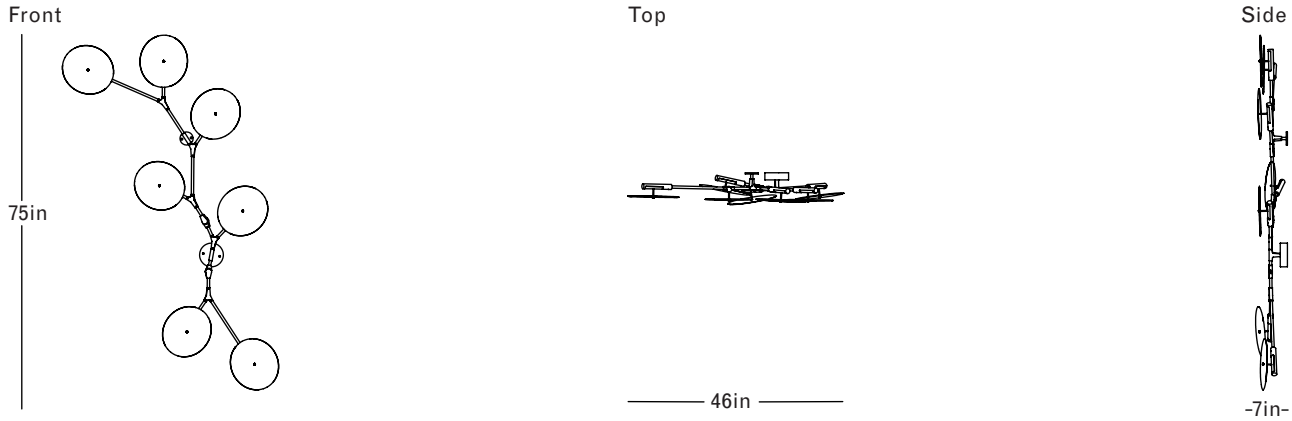

Brushed Brass  
Porcelain Discs

Finish Palette

Specifications

DIMENSIONS

Height: 75in / 190cm  
 Width: 46in / 116cm  
 Depth: 7in / 18cm  
 Weight: 21lb / 10kg

MOUNTING

Ø5in x H1.5in Backplate and Ø2.75 x H.25in mounting plate with fixed post

MATERIALS

Machined brass and porcelain, earthenware, or hammered bronze

BULBS

24v / 2w / 2700k / dimmable integrated LED\*, transformer provided  
 Maximum Fixture Wattage: 18w

\*Replacement bulbs available exclusively through Lindsey Adelman Studio

UL, cUL (120V) Certified

Inspiration

Branching Disc was a natural evolution of Branching Bubble, and an exercise in new ways of spreading light throughout a room. Shade options include wafer-thin slices of porcelain that filter light like afternoon sun through a canopy, lightweight hammered bronze domes that reflect and refract light, and hand-formed earthenware shades that give a soft yet graphic glow.