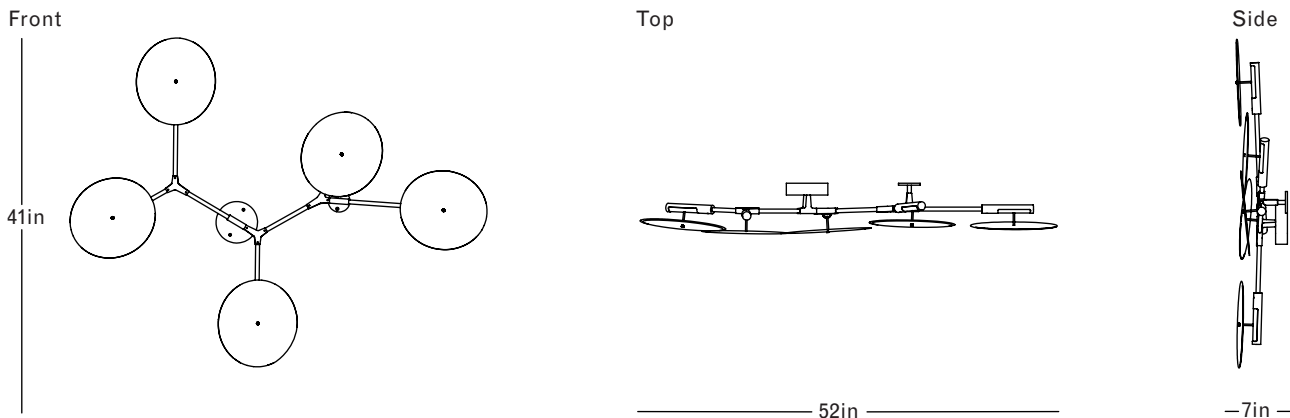

Brushed Brass
Porcelain Discs

Finish Palette

Specifications

DIMENSIONS

Height: 41in / 104cm
 Width: 52in / 133cm
 Depth: 7in / 17cm
 Weight: 15lb / 7kg

MOUNTING

Ø5in x H1.5in Backplate and Ø2.75 x H.25in mounting plate with fixed post

MATERIALS

Machined brass and porcelain, earthenware, or hammered bronze

BULBS

24v / 2w / 2700k / dimmable integrated LED*, transformer provided
 Maximum Fixture Wattage: 18w

*Replacement bulbs available exclusively through Lindsey Adelman Studio

UL, cUL (120V) Certified

Inspiration

Branching Disc was a natural evolution of Branching Bubble, and an exercise in new ways of spreading light throughout a room. Shade options include wafer-thin slices of porcelain that filter light like afternoon sun through a canopy, lightweight hammered bronze domes that reflect and refract light, and hand-formed earthenware shades that give a soft yet graphic glow.