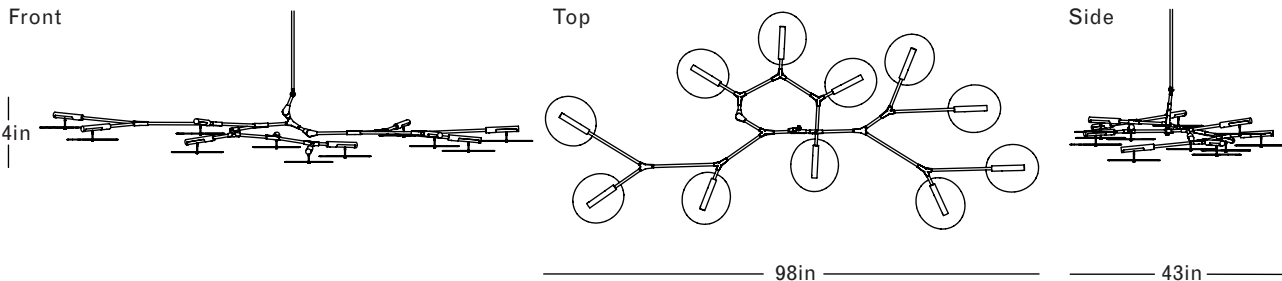

Brushed Brass
Porcelain Discs

Finish Palette

Brushed Brass

Oil Rubbed Bronze

Satin Nickel

Vintage Brass

Porcelain Disc

Specifications

DIMENSIONS

Height: 14in / 36cm
 Width: 98in / 250cm
 Depth: 43in / 109cm
 Minimum Drop: 18in / 45cm
 Weight: 33lb / 15kg

SUSPENSION

Ships with 36in or 72in stem, can be cut to length on site

CANOPY

Ø5in x H1.5in

MATERIALS

Machined brass, unglazed porcelain

BULBS

24v / 2w / 2700k / dimmable integrated LED*, transformer provided
 Maximum Fixture Wattage: 22w

UL, cUL (120V) Certified

Inspiration

Branching Disc was a natural evolution of Branching Bubble, and an exercise in new ways of spreading light throughout a room. Reminiscent of Lindsey's ongoing exploration of sculptural mobiles, Branching Disc's metal armature suspends wafer-thin slices of porcelain that filter light like afternoon sun shining through a canopy of leaves, or lightweight metal dome shades, which reflect and refract light beautifully.