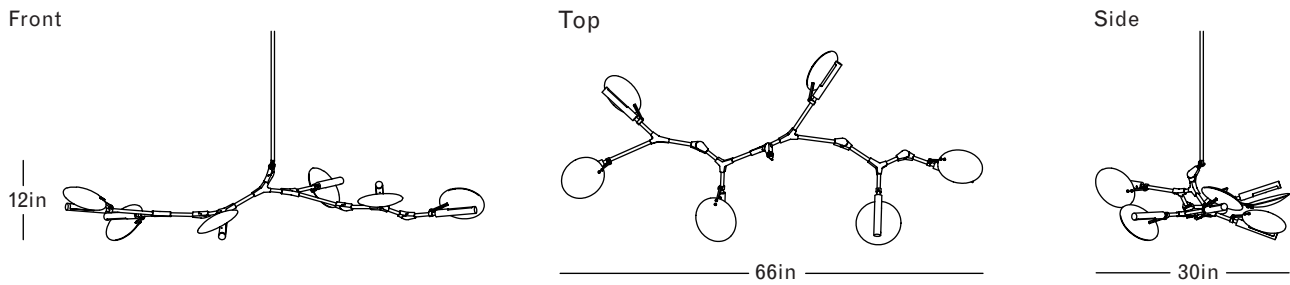

Finish Palette

Specifications

DIMENSIONS

Height: 12in / 30cm
Width: 66in / 168cm
Depth: 30in / 76cm
Minimum Drop: 16in / 41cm
Weight: 15lb / 7kg

SUSPENSION

Ships with 36in or 72in stem, can be cut to length on site

CANOPY

Ø5in x H1.5in

MATERIALS

Machined brass

BULBS

24v / 2w / 2700k / dimmable integrated LED*, transformer provided
Maximum Fixture Wattage: 12w

UL, cUL (120V) Certified

Inspiration

Branching Disc was a natural evolution of Branching Bubble, and an exercise in new ways of spreading light throughout a room. Reminiscent of Lindsey's ongoing exploration of sculptural mobiles, Branching Disc's metal armature suspends wafer-thin slices of porcelain that filter light like afternoon sun shining through a canopy of leaves, or lightweight metal dome shades, which reflect and refract light beautifully.

*Replacement bulbs available exclusively through Lindsey Adelman Studio