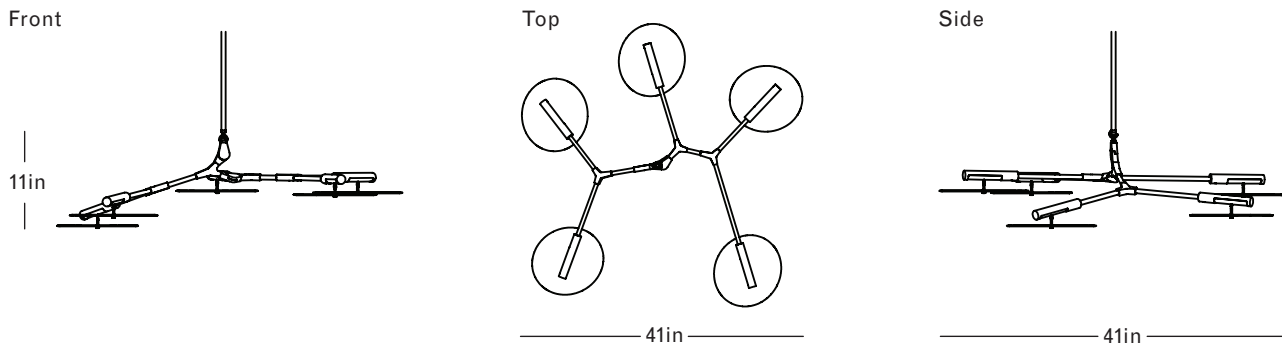

Vintage Brass  
Porcelain Discs

Finish Palette

Specifications

DIMENSIONS

Height: 11in / 23cm  
 Width: 41in / 104cm  
 Depth: 41in / 104cm  
 Minimum Drop: 14in / 36cm  
 Weight: 15lb / 7kg

SUSPENSION

Ships with 36in or 72in stem, can be cut to length on site

CANOPY

Ø5 in x H1.5in

MATERIALS

Machined brass, unglazed porcelain

BULBS

24v / 2w / 2700k / dimmable integrated LED\*, transformer provided  
 Maximum Fixture Wattage: 10w

UL, cUL (120V) Certified

Inspiration

Branching Disc was a natural evolution of Branching Bubble, and an exercise in new ways of spreading light throughout a room. Reminiscent of Lindsey's ongoing exploration of sculptural mobiles, Branching Disc's metal armature suspends wafer-thin slices of porcelain that filter light like afternoon sun shining through a canopy of leaves, or lightweight metal dome shades, which reflect and refract light beautifully.