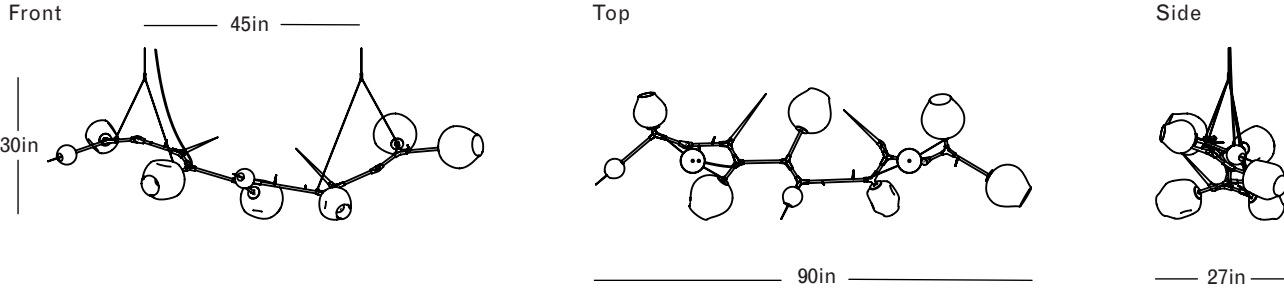

Vintage Brass
Grey Glass Colorway

Finish Palette

Specifications

Brushed Brass & Clear Glass Colorway

Vintage Brass & Grey Glass Colorway

DIMENSIONS

Height: 30in / 76cm
 Width: 90in / 69cm
 Depth: 27in / 229cm
 Minimum Drop: 34in / 86cm
 Weight: 32lb / 15kg

SUSPENSION

12ft Adjustable aircraft cable provided

CANOPY

Ø5in x H.25in

MATERIALS

Machined brass, hand-blown glass, 24k gold foil

BULBS

E26 / 110v / 6w / 2500k / dimmable LED globe
 E27 / 220v / 6w / 2500k / dimmable LED globe
 Maximum Fixture Wattage: 360w